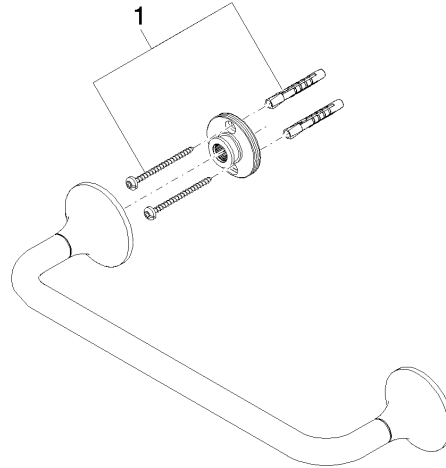

83 030 809

- gauge 300 mm
- width 360mm
- height 60 mm
- rosette Ø 60 mm
- 98mm projection

	Platinum	83 030 809-08
	Chrome	83 030 809-00
	Brushed Platinum	83 030 809-06
	Dark Chrome	83 030 809-19
	Brushed Durabronze (23kt Gold)	83 030 809-28
	Brushed Bronze	83 030 809-42
	Brushed Champagne (22kt Gold)	83 030 809-46
	Champagne (22kt Gold)	83 030 809-47
	Brushed Dark Platinum	83 030 809-99

83 030 809

mm [inches]

83 030 809

Parts for other
finishes can be found
here: [Chrome](#)

Spare parts list

No.	Item Number	Name	Quantity used	Delivery time
1	05 30 31 025 00 90	fixing set	1	2