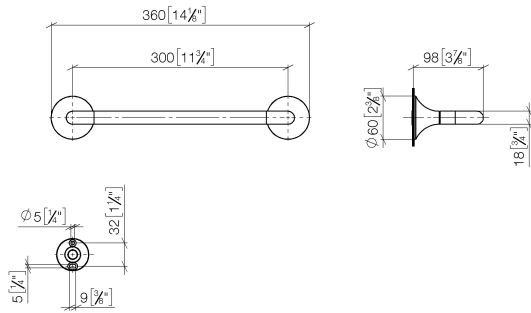

83 030 809

- gauge 300 mm
- width 360mm
- height 60 mm
- rosette Ø 60 mm
- 98mm projection

	Platinum	83 030 809-08
	Chrome	83 030 809-00
	Brushed Platinum	83 030 809-06
	Dark Chrome	83 030 809-19
	Brushed Durabronze (23kt Gold)	83 030 809-28
	Brushed Bronze	83 030 809-42
	Brushed Champagne (22kt Gold)	83 030 809-46
	Champagne (22kt Gold)	83 030 809-47
	Brushed Dark Platinum	83 030 809-99

83 030 809

mm [inches]

83 030 809

Parts for other
finishes can be found
here: [Chrome](#)

Spare parts list

No.	Item Number	Name	Quantity used	Delivery time
1	05 30 31 025 00 90	fixing set	1	2