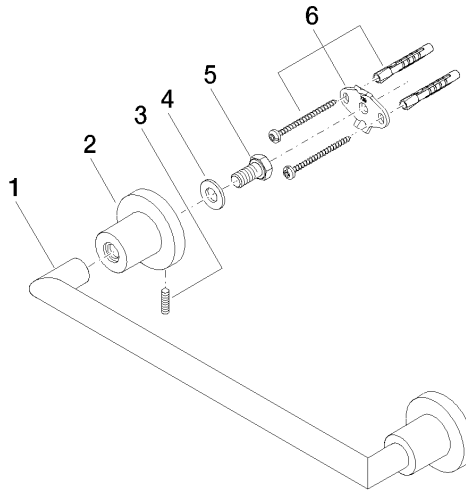

83 030 892

- gauge 300 mm
- width 355mm
- height 55 mm
- rosette Ø 55 mm
- 80mm projection

	Brushed Bronze	83 030 892-42
	Chrome	83 030 892-00
	Brushed Platinum	83 030 892-06
	Platinum	83 030 892-08
	Dark Chrome	83 030 892-19
	Brushed Durabronze (23kt Gold)	83 030 892-28
	Matte Black	83 030 892-33
	Brushed Champagne (22kt Gold)	83 030 892-46
	Champagne (22kt Gold)	83 030 892-47
	Brushed Chrome	83 030 892-93
	Brushed Dark Platinum	83 030 892-99

83 030 892

mm [inches]

83 030 892

Product version from 4/1/2024

Parts for other
finishes can be found
here: [Chrome](#)

TARA Bath grip - Brushed Bronze

TARA

83 030 892

Spare parts list

Product version from 4/1/2024

No.	Item Number	Name	Quantity used	Delivery time
	05 28 22 587 00-42	holder	11	60