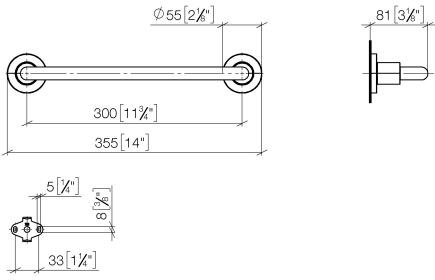

83 030 892

- gauge 300 mm
- width 355mm
- height 55 mm
- rosette Ø 55 mm
- 80mm projection

	Brushed Bronze	83 030 892-42
	Chrome	83 030 892-00
	Brushed Platinum	83 030 892-06
	Platinum	83 030 892-08
	Dark Chrome	83 030 892-19
	Brushed Durabronze (23kt Gold)	83 030 892-28
	Matte Black	83 030 892-33
	Brushed Champagne (22kt Gold)	83 030 892-46
	Champagne (22kt Gold)	83 030 892-47
	Brushed Chrome	83 030 892-93
	Brushed Dark Platinum	83 030 892-99

83 030 892

mm [inches]

83 030 892

Product version from 4/1/2024

Parts for other
finishes can be found
here: [Chrome](#)

TARA Bath grip - Brushed Bronze

TARA

83 030 892

Spare parts list

Product version from 4/1/2024

No.	Item Number	Name	Quantity used	Delivery time
	05 28 22 587 00-42	holder	11	60