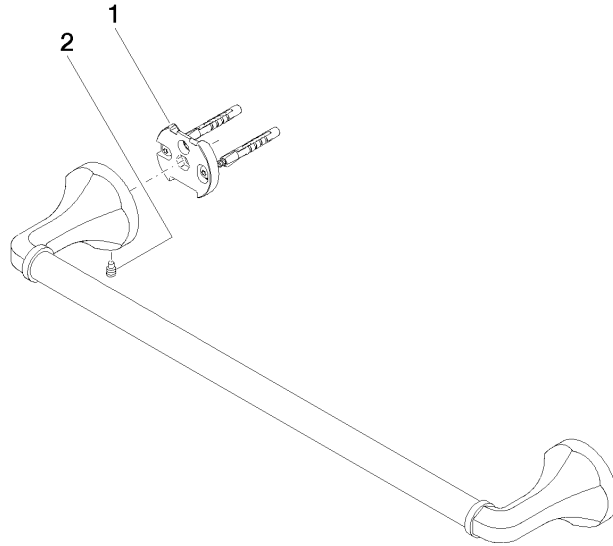

83 045 361

- gauge 450 mm
- width 510mm
- height 60 mm
- rosette Ø 60 mm
- 90mm projection

	Chrome	83 045 361-00
	Brushed Platinum	83 045 361-06
	Platinum	83 045 361-08
	Durabronze (23kt Gold)	83 045 361-09
	Brushed Durabronze (23kt Gold)	83 045 361-28
	Brushed Dark Platinum	83 045 361-99

Recommended miscellaneous

- MADISON Mounting for towel bar/tumbler mounting on two sides -** 12 358 970 90
- for towel bar mounting plus towel bar mounting on back.

83 045 361

mm [inches]

83 045 361

Spare parts list

No.	Item Number	Name	Quantity used	Delivery time
1	05 17 97 507 00 90	fixing set	2	2
2	04 31 11 140 00 90	pin	2	2