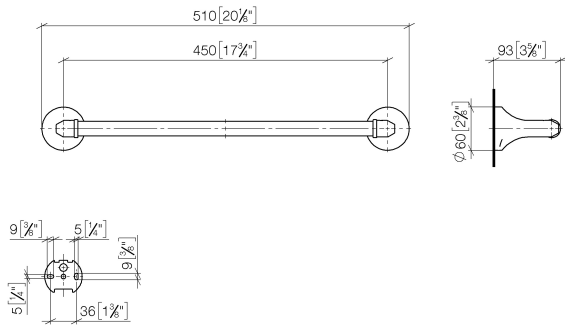

83 045 361

- gauge 450 mm
- width 510mm
- height 60 mm
- rosette Ø 60 mm
- 90mm projection

	Chrome	83 045 361-00
	Brushed Platinum	83 045 361-06
	Platinum	83 045 361-08
	Durabronze (23kt Gold)	83 045 361-09
	Brushed Durabronze (23kt Gold)	83 045 361-28
	Brushed Dark Platinum	83 045 361-99

Recommended miscellaneous

- MADISON Mounting for towel bar/tumbler mounting on two sides -** 12 358 970 90
- for towel bar mounting plus towel bar mounting on back.

83 045 361

mm [inches]

83 045 361

Spare parts list

No.	Item Number	Name	Quantity used	Delivery time
1	05 17 97 507 00 90	fixing set	2	2
2	04 31 11 140 00 90	pin	2	2