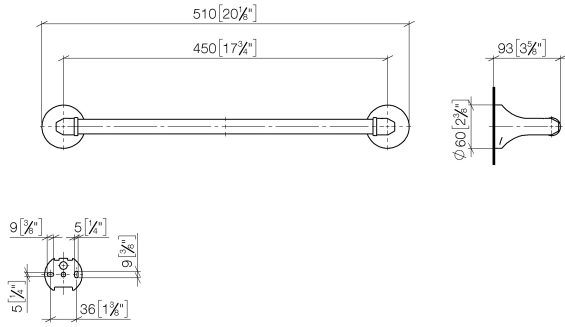

83 045 361

- gauge 450 mm
- width 510mm
- height 60 mm
- rosette Ø 60 mm
- 90mm projection

	Platinum	83 045 361-08
	Chrome	83 045 361-00
	Brushed Platinum	83 045 361-06
	Durabronze (23kt Gold)	83 045 361-09
	Brushed Durabronze (23kt Gold)	83 045 361-28
	Brushed Dark Platinum	83 045 361-99

Recommended miscellaneous

MADISON Mounting for towel bar/tumbler mounting on two sides - 12 358 970 90
 •for towel bar mounting plus towel bar mounting on back.

83 045 361

mm [inches]

83 045 361

Spare parts list

No.	Item Number	Name	Quantity used	Delivery time
1	05 17 97 507 00 90	fixing set	2	2
2	04 31 11 140 00 90	pin	2	2