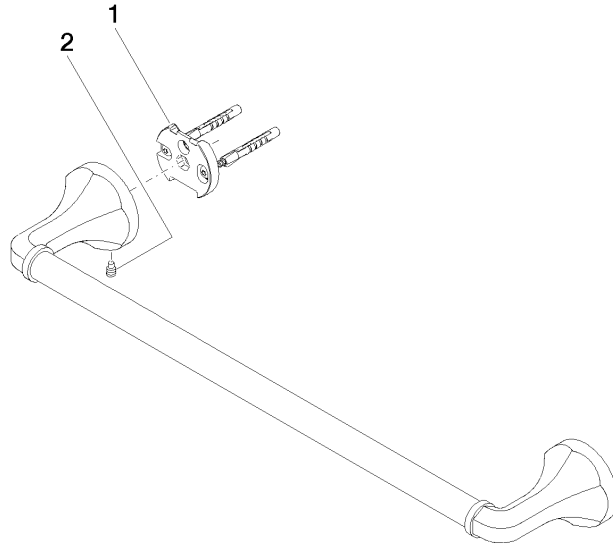

83 045 361

- gauge 450 mm
- width 510mm
- height 60 mm
- rosette Ø 60 mm
- 90mm projection

	Platinum	83 045 361-08
	Chrome	83 045 361-00
	Brushed Platinum	83 045 361-06
	Durabronze (23kt Gold)	83 045 361-09
	Brushed Durabronze (23kt Gold)	83 045 361-28
	Brushed Dark Platinum	83 045 361-99

Recommended miscellaneous

MADISON Mounting for towel bar/tumbler mounting on two sides - 12 358 970 90
 •for towel bar mounting plus towel bar mounting on back.

83 045 361

mm [inches]

83 045 361

Spare parts list

No.	Item Number	Name	Quantity used	Delivery time
1	05 17 97 507 00 90	fixing set	2	2
2	04 31 11 140 00 90	pin	2	2