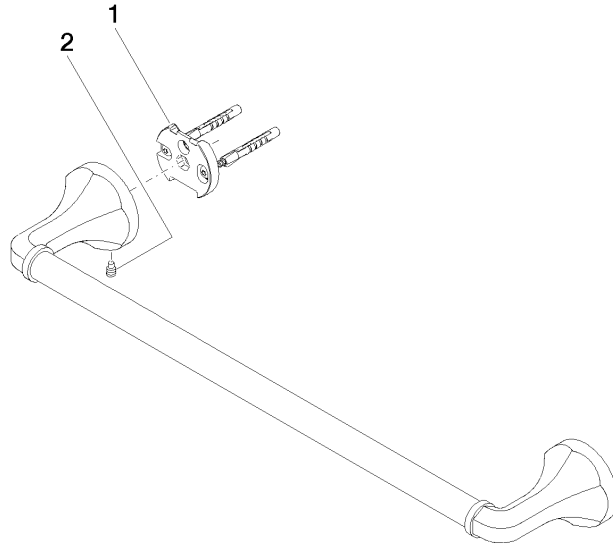

83 045 361

- gauge 450 mm
- width 510mm
- height 60 mm
- rosette Ø 60 mm
- 90mm projection

	Brushed Dark Platinum	83 045 361-99
	Chrome	83 045 361-00
	Brushed Platinum	83 045 361-06
	Platinum	83 045 361-08
	Durabross (23kt Gold)	83 045 361-09
	Brushed Durabross (23kt Gold)	83 045 361-28

Recommended miscellaneous

MADISON Mounting for towel bar/tumbler mounting on two sides - 12 358 970 90

- for towel bar mounting plus towel bar mounting on back.

83 045 361

mm [inches]

83 045 361

Spare parts list

No.	Item Number	Name	Quantity used	Delivery time
1	05 17 97 507 00 90	fixing set	2	2
2	04 31 11 140 00 90	pin	2	2