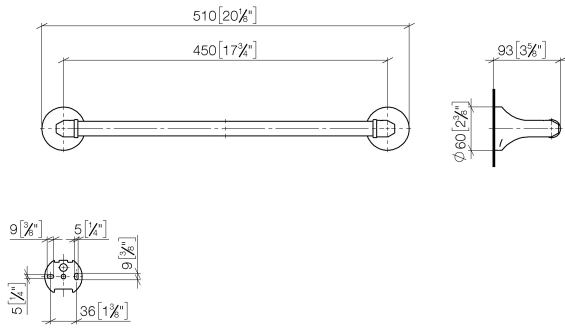

83 045 361

- gauge 450 mm
- width 510mm
- height 60 mm
- rosette Ø 60 mm
- 90mm projection

	Brushed Dark Platinum	83 045 361-99
	Chrome	83 045 361-00
	Brushed Platinum	83 045 361-06
	Platinum	83 045 361-08
	Durabross (23kt Gold)	83 045 361-09
	Brushed Durabross (23kt Gold)	83 045 361-28

Recommended miscellaneous

MADISON Mounting for towel bar/tumbler mounting on two sides - 12 358 970 90

- for towel bar mounting plus towel bar mounting on back.

83 045 361

mm [inches]

83 045 361

Spare parts list

No.	Item Number	Name	Quantity used	Delivery time
1	05 17 97 507 00 90	fixing set	2	2
2	04 31 11 140 00 90	pin	2	2