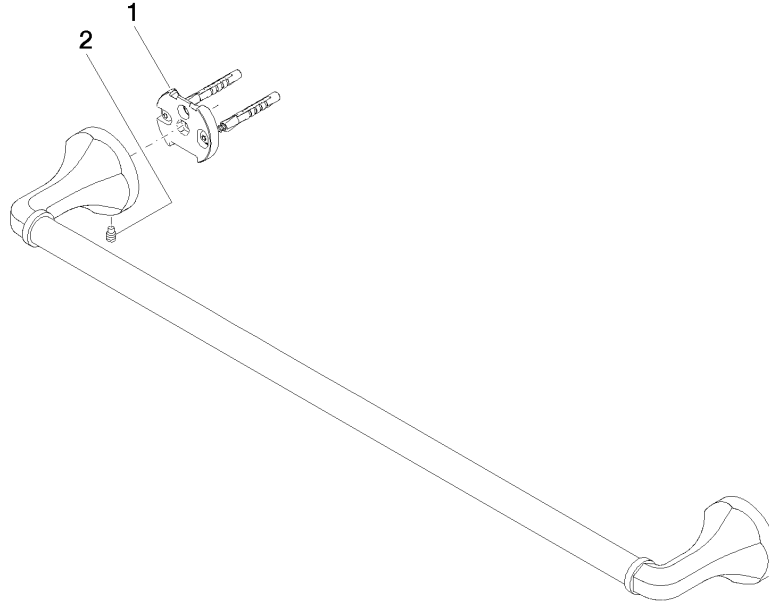

83 060 361

- gauge 600 mm
- width 660mm
- height 60 mm
- rosette Ø 60 mm
- 90mm projection

	Brushed Platinum	83 060 361-06
	Chrome	83 060 361-00
	Platinum	83 060 361-08
	Durabress (23kt Gold)	83 060 361-09
	Brushed Durabress (23kt Gold)	83 060 361-28
	Brushed Dark Platinum	83 060 361-99

Recommended miscellaneous

- MADISON Mounting for towel bar/tumbler mounting on two sides -** 12 358 970 90
- for towel bar mounting plus towel bar mounting on back.

83 060 361

mm [inches]

83 060 361

Spare parts list

No.	Item Number	Name	Quantity used	Delivery time
1	05 17 97 507 00 90	fixing set	2	2
2	04 31 11 140 00 90	pin	2	2