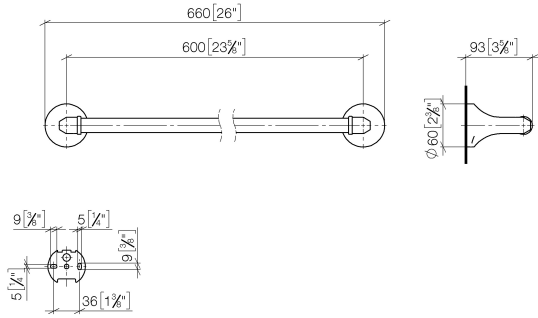

83 060 361

- gauge 600 mm
- width 660mm
- height 60 mm
- rosette Ø 60 mm
- 90mm projection

	Brushed Platinum	83 060 361-06
	Chrome	83 060 361-00
	Platinum	83 060 361-08
	Durabress (23kt Gold)	83 060 361-09
	Brushed Durabress (23kt Gold)	83 060 361-28
	Brushed Dark Platinum	83 060 361-99

Recommended miscellaneous

- MADISON Mounting for towel bar/tumbler mounting on two sides -** 12 358 970 90
- for towel bar mounting plus towel bar mounting on back.

83 060 361

mm [inches]

83 060 361

Spare parts list

No.	Item Number	Name	Quantity used	Delivery time
1	05 17 97 507 00 90	fixing set	2	2
2	04 31 11 140 00 90	pin	2	2