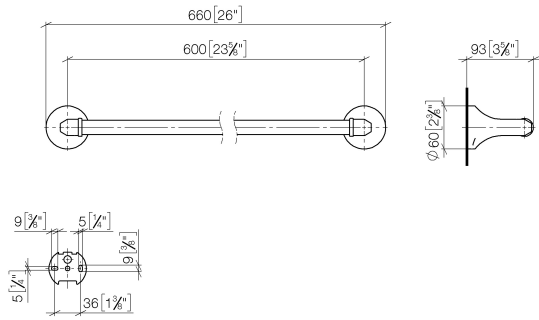

83 060 361

- gauge 600 mm
- width 660mm
- height 60 mm
- rosette Ø 60 mm
- 90mm projection

	Platinum	83 060 361-08
	Chrome	83 060 361-00
	Brushed Platinum	83 060 361-06
	Durabronze (23kt Gold)	83 060 361-09
	Brushed Durabronze (23kt Gold)	83 060 361-28
	Brushed Dark Platinum	83 060 361-99

**Recommended miscellaneous**

**MADISON Mounting for towel bar/tumbler mounting on two sides -** 12 358 970 90  
 •for towel bar mounting plus towel bar mounting on back.

83 060 361

mm [inches]

83 060 361

Spare parts list

No.	Item Number	Name	Quantity used	Delivery time
1	05 17 97 507 00 90	fixing set	2	2
2	04 31 11 140 00 90	pin	2	2