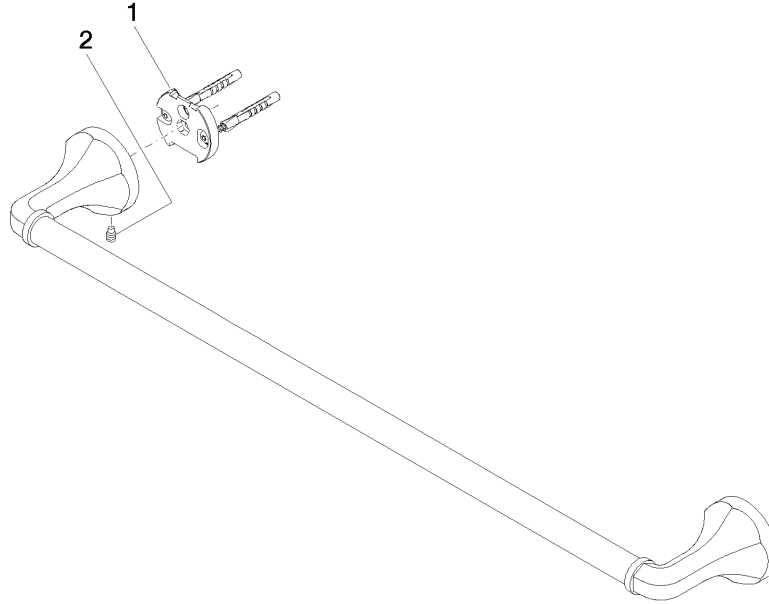

83 060 361

- gauge 600 mm
- width 660mm
- height 60 mm
- rosette Ø 60 mm
- 90mm projection

	Platinum	83 060 361-08
	Chrome	83 060 361-00
	Brushed Platinum	83 060 361-06
	Durabronze (23kt Gold)	83 060 361-09
	Brushed Durabronze (23kt Gold)	83 060 361-28
	Brushed Dark Platinum	83 060 361-99

**Recommended miscellaneous**

**MADISON Mounting for towel bar/tumbler mounting on two sides -** 12 358 970 90  
 •for towel bar mounting plus towel bar mounting on back.

83 060 361

mm [inches]

83 060 361

Spare parts list

No.	Item Number	Name	Quantity used	Delivery time
1	05 17 97 507 00 90	fixing set	2	2
2	04 31 11 140 00 90	pin	2	2