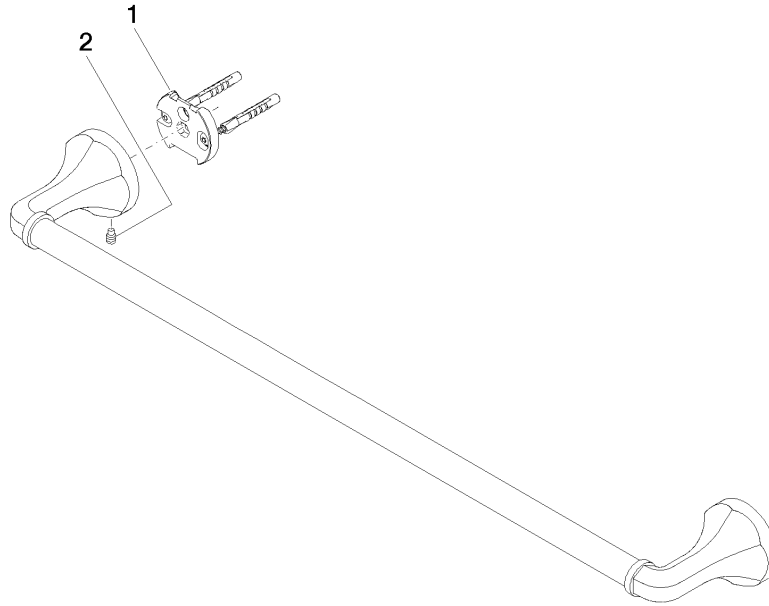

83 060 361

- gauge 600 mm
- width 660mm
- height 60 mm
- rosette Ø 60 mm
- 90mm projection

	Durabronz (23kt Gold)	83 060 361-09
	Chrome	83 060 361-00
	Brushed Platinum	83 060 361-06
	Platinum	83 060 361-08
	Brushed Durabronz (23kt Gold)	83 060 361-28
	Brushed Dark Platinum	83 060 361-99

Recommended miscellaneous

- MADISON Mounting for towel bar/tumbler mounting on two sides -** 12 358 970 90
- for towel bar mounting plus towel bar mounting on back.

83 060 361

mm [inches]

83 060 361

Spare parts list

No.	Item Number	Name	Quantity used	Delivery time
1	05 17 97 507 00 90	fixing set	2	2
2	04 31 11 140 00 90	pin	2	2