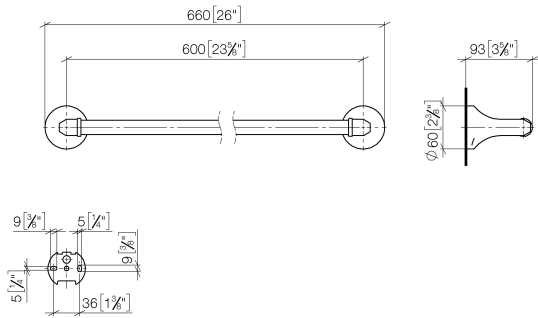

83 060 361

- gauge 600 mm
- width 660mm
- height 60 mm
- rosette Ø 60 mm
- 90mm projection

	Durabronz (23kt Gold)	83 060 361-09
	Chrome	83 060 361-00
	Brushed Platinum	83 060 361-06
	Platinum	83 060 361-08
	Brushed Durabronz (23kt Gold)	83 060 361-28
	Brushed Dark Platinum	83 060 361-99

Recommended miscellaneous

- MADISON Mounting for towel bar/tumbler mounting on two sides -** 12 358 970 90
- for towel bar mounting plus towel bar mounting on back.

83 060 361

mm [inches]

83 060 361

Spare parts list

No.	Item Number	Name	Quantity used	Delivery time
1	05 17 97 507 00 90	fixing set	2	2
2	04 31 11 140 00 90	pin	2	2