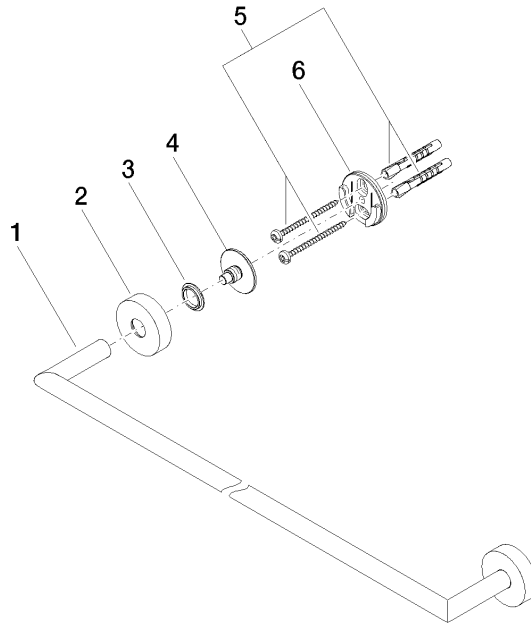

Towel bar - Brushed Platinum

ENO

83 060 979

- gauge 600 mm
- width 640mm
- height 40 mm
- rosette Ø 40 mm
- 65mm projection

Fits ELIO, ENO, MEM, META SQUARE, SYNC and TARA ULTRA

Fits: ENO, SYNC, TARA ULTRA, META SQUARE

83 060 979

mm [inches]

83 060 979

Parts for other finishes can be found here: [Chrome](#)

Spare parts list

No.	Item Number	Name	Quantity used	Delivery time
1	05 28 22 622 00-06	holder	1	10
2	08 27 97 500-06	rosette	2	10
3	08 30 11 516 90	ring	2	2
4	08 17 97 560 90	holder	2	2
5	05 30 31 025 00 90	fixing set	2	2
6	08 17 97 501 07	holder	2	2