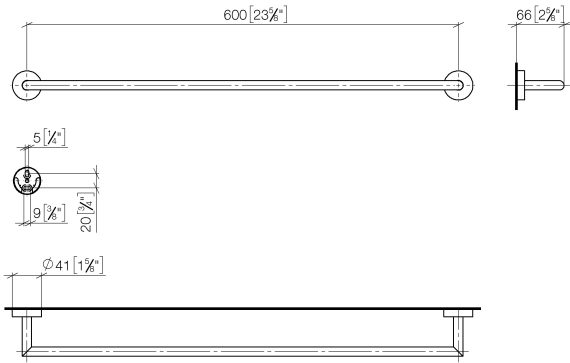

Towel bar - Brushed Platinum

ENO

83 060 979

- gauge 600 mm
- width 640mm
- height 40 mm
- rosette Ø 40 mm
- 65mm projection

Fits ELIO, ENO, MEM, META SQUARE, SYNC and TARA ULTRA

Fits: ENO, SYNC, TARA ULTRA, META SQUARE

83 060 979

mm [inches]

83 060 979

Parts for other finishes can be found here: [Chrome](#)

Spare parts list

No.	Item Number	Name	Quantity used	Delivery time
1	05 28 22 622 00-06	holder	1	10
2	08 27 97 500-06	rosette	2	10
3	08 30 11 516 90	ring	2	2
4	08 17 97 560 90	holder	2	2
5	05 30 31 025 00 90	fixing set	2	2
6	08 17 97 501 07	holder	2	2