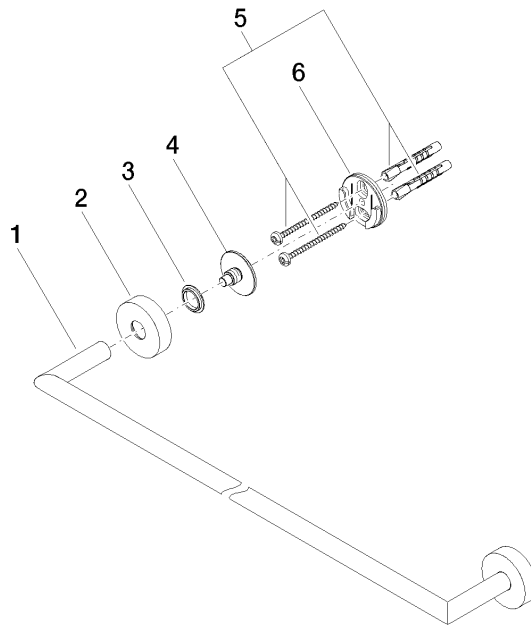

**Towel bar - Brushed Champagne (22kt Gold)**

ENO

83 060 979

- gauge 600 mm
- width 640mm
- height 40 mm
- rosette Ø 40 mm
- 65mm projection

Fits ELIO, ENO, MEM, META SQUARE, SYNC and TARA ULTRA

Fits: ENO, SYNC, TARA ULTRA, META SQUARE

Towel bar - Brushed Champagne (22kt Gold)

ENO

83 060 979

mm [inches]

83 060 979

Parts for other finishes can be found here: [Chrome](#)

### Spare parts list

No.	Item Number	Name	Quantity used	Delivery time
1	05 28 22 622 00-46	holder	1	60
2	08 27 97 500-46	rosette	2	30
3	08 30 11 516 90	ring	2	2
4	08 17 97 560 90	holder	2	2
5	05 30 31 025 00 90	fixing set	2	2
6	08 17 97 501 07	holder	2	2