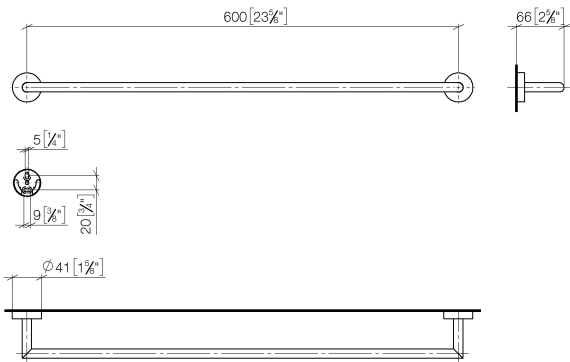

**Towel bar - Champagne (22kt Gold)**

ENO

83 060 979

- gauge 600 mm
- width 640mm
- height 40 mm
- rosette Ø 40 mm
- 65mm projection

Fits ELIO, ENO, MEM, META SQUARE, SYNC and TARA ULTRA

Fits: ENO, SYNC, TARA ULTRA, META SQUARE

Towel bar - Champagne (22kt Gold)

83 060 979

mm [inches]

83 060 979

Parts for other finishes can be found here: [Chrome](#)