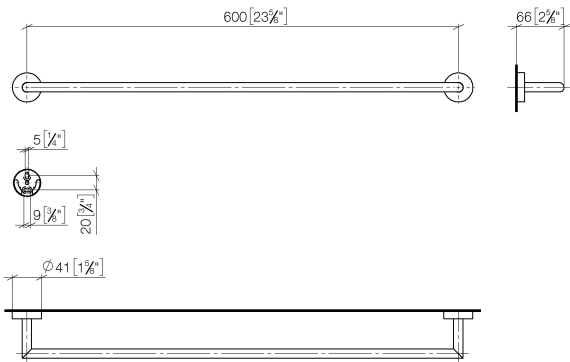

**Towel bar - Brushed Chrome**

ENO

83 060 979

- gauge 600 mm
- width 640mm
- height 40 mm
- rosette Ø 40 mm
- 65mm projection

Fits ELIO, ENO, MEM, META SQUARE, SYNC and TARA ULTRA

Fits: ENO, SYNC, TARA ULTRA, META SQUARE

83 060 979

mm [inches]

83 060 979

Parts for other finishes can be found here: [Chrome](#)