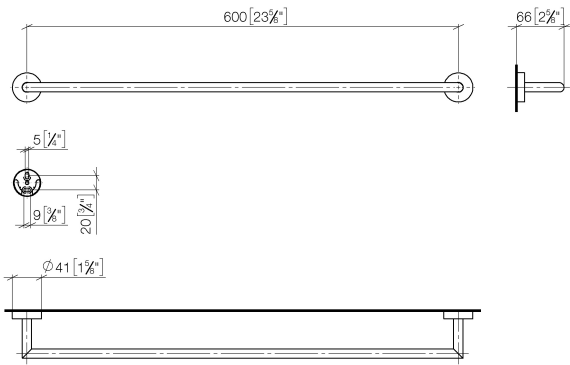

Towel bar - Brushed Dark Platinum

ENO

83 060 979

- gauge 600 mm
- width 640mm
- height 40 mm
- rosette Ø 40 mm
- 65mm projection

Fits ELIO, ENO, MEM, META SQUARE, SYNC and TARA ULTRA

Fits: ENO, SYNC, TARA ULTRA, META SQUARE

83 060 979

mm [inches]

83 060 979

Parts for other finishes can be found here: [Chrome](#)

Spare parts list

No.	Item Number	Name	Quantity used	Delivery time
1	05 28 22 622 00-99	holder	1	60
2	08 27 97 500-99	rosette	2	30
3	08 30 11 516 90	ring	2	2
4	08 17 97 560 90	holder	2	2
5	05 30 31 025 00 90	fixing set	2	2
6	08 17 97 501 07	holder	2	2