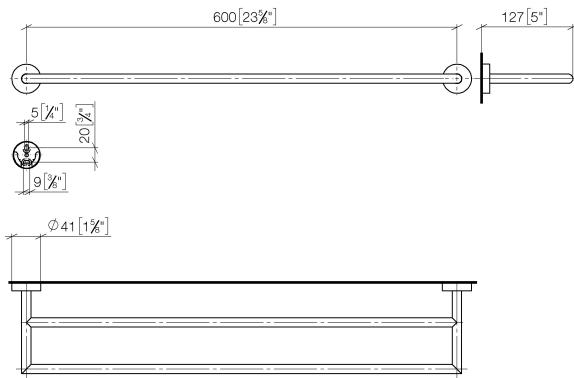

Towel bar in two parts - Chrome

SERIES SPECIFIC

83 061 979 Product version from 7/1/2023

- gauge 600 mm
- width 640mm
- height 40 mm
- rosette Ø 40 mm
- 130mm projection

	Chrome	83 061 979-00
	Brushed Platinum	83 061 979-06
	Dark Chrome	83 061 979-19
	Light Gold	83 061 979-26
	Brushed Light Gold	83 061 979-27
	Matte Black	83 061 979-33
	Brushed Bronze	83 061 979-42
	Brushed Champagne (22kt Gold)	83 061 979-46
	Champagne (22kt Gold)	83 061 979-47
	Brushed Chrome	83 061 979-93
	Brushed Dark Platinum	83 061 979-99

Towel bar in two parts - Chrome

SERIES SPECIFIC

83 061 979 Product version from 7/1/2023

mm[inches]

83 061 979 Product version from 7/1/2023

Parts for other finishes can be found here: Brushed Platinum

Spare parts list

No.	Item Number	Name	Quantity used	Delivery time
	3 08 30 11 516 90	ring	2.00	2
	6 08 17 97 501 07	holder	2.00	2
	4 08 17 97 560 90	holder	2.00	2
	1 05 28 22 622 01-00	holder	1.00	10
	2 08 27 97 500-00	rosette	2.00	10
	5 05 30 31 025 00 90	fixing set	2.00	2