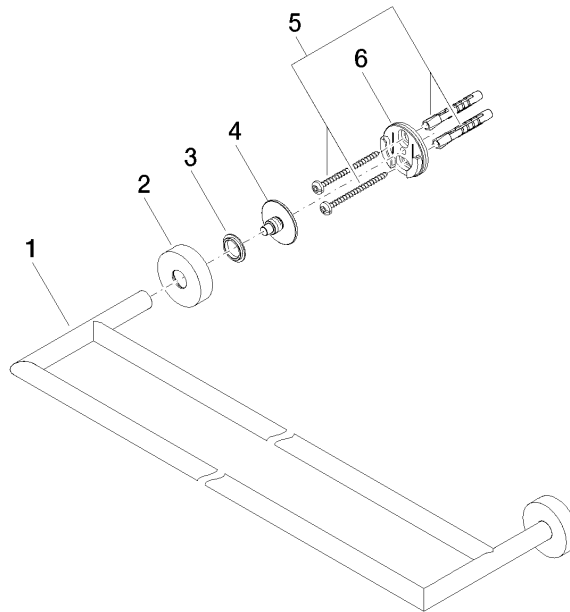

Towel bar in two parts - Chrome

SERIES SPECIFIC

83 061 979 Product version from 7/1/2023

- gauge 600 mm
- width 640mm
- height 40 mm
- rosette Ø 40 mm
- 130mm projection

	Chrome	83 061 979-00
	Brushed Platinum	83 061 979-06
	Dark Chrome	83 061 979-19
	Light Gold	83 061 979-26
	Brushed Light Gold	83 061 979-27
	Matte Black	83 061 979-33
	Brushed Bronze	83 061 979-42
	Brushed Champagne (22kt Gold)	83 061 979-46
	Champagne (22kt Gold)	83 061 979-47
	Brushed Chrome	83 061 979-93
	Brushed Dark Platinum	83 061 979-99

Towel bar in two parts - Chrome

SERIES SPECIFIC

83 061 979 Product version from 7/1/2023

mm[inches]

83 061 979 Product version from 7/1/2023

Parts for other finishes can be found here: Brushed Platinum

Spare parts list

No.	Item Number	Name	Quantity used	Delivery time
	3 08 30 11 516 90	ring	2.00	2
	6 08 17 97 501 07	holder	2.00	2
	4 08 17 97 560 90	holder	2.00	2
	1 05 28 22 622 01-00	holder	1.00	10
	2 08 27 97 500-00	rosette	2.00	10
	5 05 30 31 025 00 90	fixing set	2.00	2