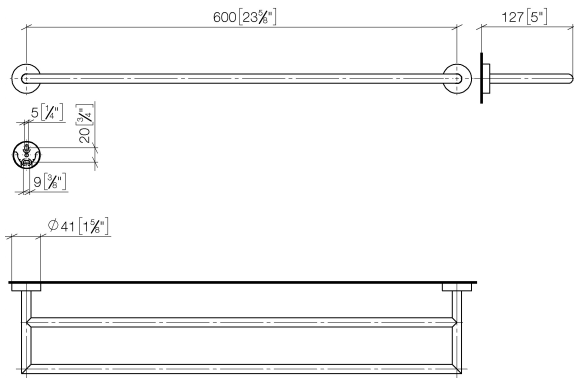

## Towel bar in two parts - Brushed Dark Platinum

83 061 979 Product version from 7/1/2023

- gauge 600 mm
- width 640mm
- height 40 mm
- rosette Ø 40 mm
- 130mm projection

	Brushed Dark Platinum	83 061 979-99
	Chrome	83 061 979-00
	Brushed Platinum	83 061 979-06
	Dark Chrome	83 061 979-19
	Light Gold	83 061 979-26
	Brushed Light Gold	83 061 979-27
	Matte Black	83 061 979-33
	Brushed Bronze	83 061 979-42
	Brushed Champagne (22kt Gold)	83 061 979-46
	Champagne (22kt Gold)	83 061 979-47
	Brushed Chrome	83 061 979-93

## Towel bar in two parts - Brushed Dark Platinum

83 061 979 Product version from 7/1/2023

mm[inches]

## Towel bar in two parts - Brushed Dark Platinum

83 061 979 Product version from 7/1/2023

Parts for other finishes can be found here: [Chrome](#)