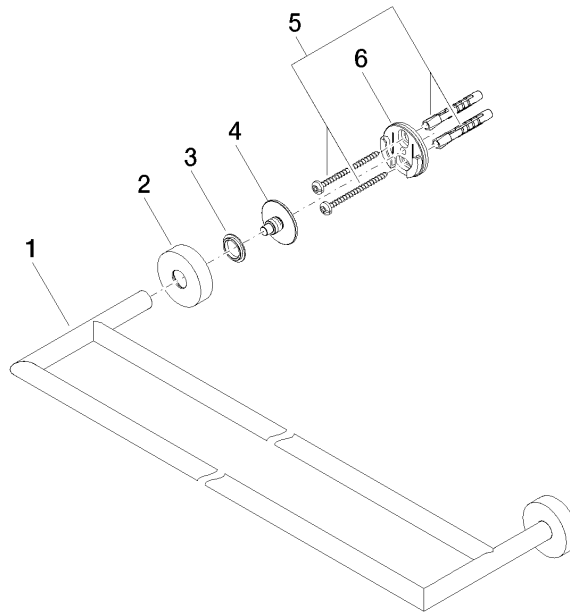

## Towel bar in two parts - Brushed Dark Platinum

83 061 979 Product version from 7/1/2023

- gauge 600 mm
- width 640mm
- height 40 mm
- rosette Ø 40 mm
- 130mm projection

	Brushed Dark Platinum	83 061 979-99
	Chrome	83 061 979-00
	Brushed Platinum	83 061 979-06
	Dark Chrome	83 061 979-19
	Light Gold	83 061 979-26
	Brushed Light Gold	83 061 979-27
	Matte Black	83 061 979-33
	Brushed Bronze	83 061 979-42
	Brushed Champagne (22kt Gold)	83 061 979-46
	Champagne (22kt Gold)	83 061 979-47
	Brushed Chrome	83 061 979-93

## Towel bar in two parts - Brushed Dark Platinum

83 061 979 Product version from 7/1/2023

mm[inches]

## Towel bar in two parts - Brushed Dark Platinum

83 061 979 Product version from 7/1/2023

Parts for other finishes can be found here: [Chrome](#)

### Spare parts list

No.	Item Number	Name	Quantity used	Delivery time
1	05 28 22 622 01-99	holder	1	60
2	08 27 97 500-99	rosette	2	20
3	08 30 11 516 90	ring	2	2
4	08 17 97 560 90	holder	2	2
5	05 30 31 025 00 90	fixing set	2	2
6	08 17 97 501 07	holder	2	2