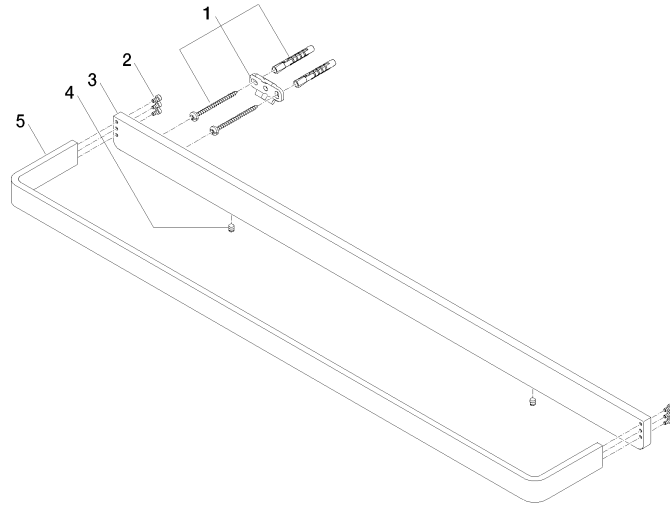

LULU Towel bar - Brushed Platinum

LULU

83 070 710

- gauge 400 mm
- width 704mm
- height 35 mm
- 100mm projection

	Brushed Platinum	83 070 710-06
	Chrome	83 070 710-00

83 070 710

mm [inches]
M 1:10

83 070 710

Parts for other finishes can be found here: [Chrome](#)

Spare parts list

No.	Item Number	Name	Quantity used	Delivery time
1	05 17 20 717 00 90	fixing set	2	2
2	90 30 30 059 00 90	screw	2	2
3	08 17 71 501-06	holder	1	60
4	90 31 11 112 00 90	pin	2	2
5	08 17 71 551-06	holder	1	60