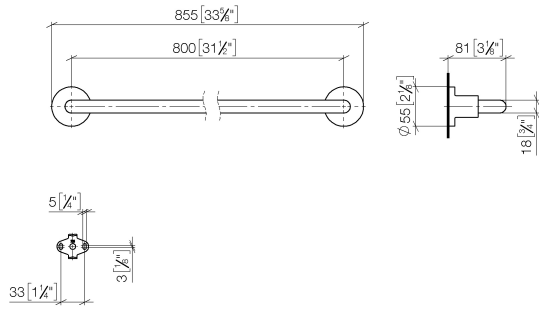

## TARA Towel bar - Brushed Durabronze (23kt Gold)

83 080 892 Product version from 4/1/2024

- gauge 800 mm
- width 855mm
- height 55 mm
- rosette Ø 55 mm
- 81mm projection

Fits TARA

	Brushed Durabronze (23kt Gold)	83 080 892-28
	Chrome	83 080 892-00
	Brushed Platinum	83 080 892-06
	Platinum	83 080 892-08
	Dark Chrome	83 080 892-19
	Matte Black	83 080 892-33
	Brushed Bronze	83 080 892-42
	Brushed Champagne (22kt Gold)	83 080 892-46
	Champagne (22kt Gold)	83 080 892-47
	Brushed Chrome	83 080 892-93
	Brushed Dark Platinum	83 080 892-99

## TARA Towel bar - Brushed Durabronz (23kt Gold)

83 080 892 Product version from 4/1/2024

mm [inches]

## TARA Towel bar - Brushed Durabronz (23kt Gold)

83 080 892 Product version from 4/1/2024

Parts for other finishes can be found here: [Chrome](#)

### Spare parts list

No.	Item Number	Name	Quantity used	Delivery time
1	05 28 22 590 00-28	bar	1	20
2	08 17 89 505-28	holder	2	20
3	04 31 11 113 00 90	pin	2	2
4	09 30 11 046 90	disc	2	2
5	09 30 30 071 90	screw	2	2
6	05 17 20 739 00 90	fixing set	2	2