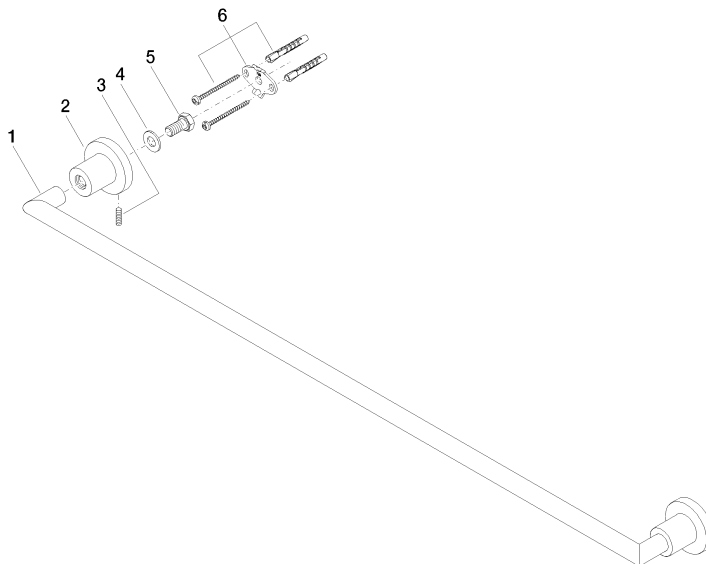

## TARA Towel bar - Brushed Durabronze (23kt Gold)

83 080 892 Product version from 4/1/2024

- gauge 800 mm
- width 855mm
- height 55 mm
- rosette Ø 55 mm
- 81mm projection

Fits TARA

	Brushed Durabronze (23kt Gold)	83 080 892-28
	Chrome	83 080 892-00
	Brushed Platinum	83 080 892-06
	Platinum	83 080 892-08
	Dark Chrome	83 080 892-19
	Matte Black	83 080 892-33
	Brushed Bronze	83 080 892-42
	Brushed Champagne (22kt Gold)	83 080 892-46
	Champagne (22kt Gold)	83 080 892-47
	Brushed Chrome	83 080 892-93
	Brushed Dark Platinum	83 080 892-99

## TARA Towel bar - Brushed Durabronz (23kt Gold)

83 080 892 Product version from 4/1/2024

mm [inches]

## TARA Towel bar - Brushed Durabronz (23kt Gold)

83 080 892 Product version from 4/1/2024

Parts for other finishes can be found here: [Chrome](#)

### Spare parts list

No.	Item Number	Name	Quantity used	Delivery time
1	05 28 22 590 00-28	bar	1	20
2	08 17 89 505-28	holder	2	20
3	04 31 11 113 00 90	pin	2	2
4	09 30 11 046 90	disc	2	2
5	09 30 30 071 90	screw	2	2
6	05 17 20 739 00 90	fixing set	2	2