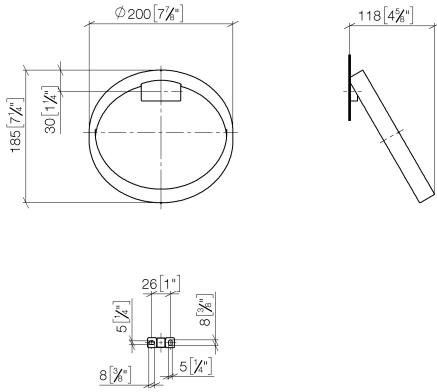

# CYO Towel ring round - Brushed Platinum

CYO

83 200 811

- width 200mm
- 118mm projection

	Brushed Platinum	83 200 811-06
	Chrome	83 200 811-00
	Dark Chrome	83 200 811-19
	Brushed Durabronze (23kt Gold)	83 200 811-28
	Brushed Dark Platinum	83 200 811-99

CYO Towel ring round - Brushed Platinum

83 200 811

mm [inches]

83 200 811

**Product version from 4/1/2023**

Parts for other  
finishes can be found  
here: [Chrome](#)