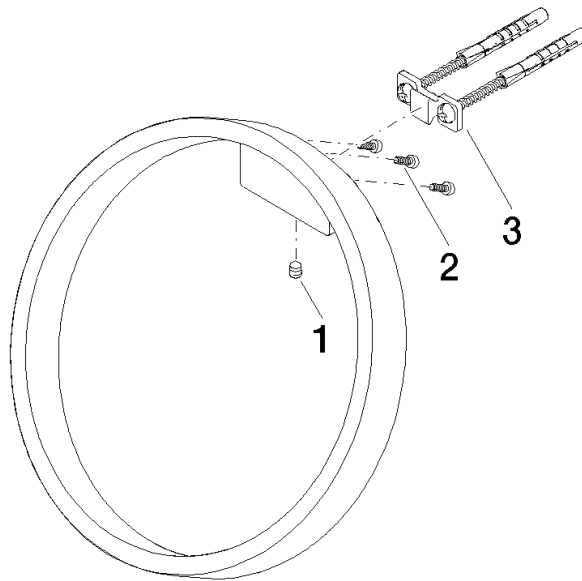

# CYO Towel ring round - Brushed Platinum

CYO

83 200 811

- width 200mm
- 118mm projection

	Brushed Platinum	83 200 811-06
	Chrome	83 200 811-00
	Dark Chrome	83 200 811-19
	Brushed Durabronze (23kt Gold)	83 200 811-28
	Brushed Dark Platinum	83 200 811-99

CYO Towel ring round - Brushed Platinum

83 200 811

mm [inches]

83 200 811

**Product version from 4/1/2023**

Parts for other  
finishes can be found  
here: [Chrome](#)

# CYO Towel ring round - Brushed Platinum

CYO

83 200 811

### Product version from 4/1/2023

No.	Item Number	Name	Quantity used	Delivery time
	90 31 11 004 00 90	pin	5	2