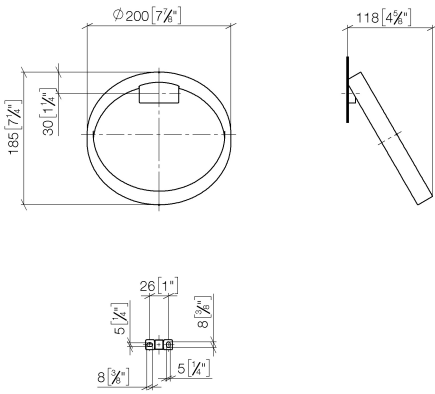

83 200 811

- width 200mm
- 118mm projection

	Brushed Durabronz (23kt Gold)	83 200 811-28
	Chrome	83 200 811-00
	Brushed Platinum	83 200 811-06
	Dark Chrome	83 200 811-19
	Brushed Dark Platinum	83 200 811-99

83 200 811

mm [inches]

83 200 811

Parts for other
finishes can be found
here: [Chrome](#)

Spare parts list

No.	Item Number	Name	Quantity used	Delivery time
1	90 31 11 004 00 90	pin	1	2
2	09 30 30 167 90	screw	3	2
3	05 17 20 758 00 90	fixing set	1	2