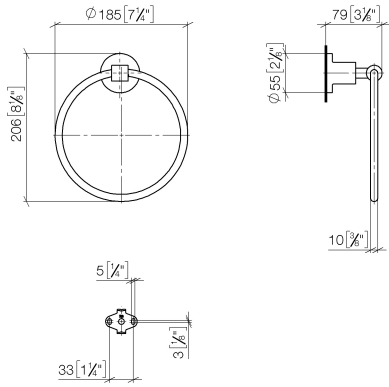

83 200 892 Product version from 4/1/2024

- width 185mm
- rosette Ø 55 mm
- 80mm projection

	Chrome	83 200 892-00
	Brushed Platinum	83 200 892-06
	Platinum	83 200 892-08
	Dark Chrome	83 200 892-19
	Brushed Durabronze (23kt Gold)	83 200 892-28
	Matte Black	83 200 892-33
	Brushed Bronze	83 200 892-42
	Brushed Champagne (22kt Gold)	83 200 892-46
	Champagne (22kt Gold)	83 200 892-47
	Brushed Chrome	83 200 892-93
	Brushed Dark Platinum	83 200 892-99

83 200 892 Product version from 4/1/2024

mm [inches]

83 200 892 Product version from 4/1/2024

Parts for other finishes can be found here: Brushed Platinum

### Spare parts list

No.	Item Number	Name	Quantity used	Delivery time
1	08 18 80 502-00	ring	1.00	10
8	09 30 30 072 90	screw	1.00	2
3	08 17 89 550-00	holder	1.00	10
4	08 17 20 624-00	holder	1.00	10
5	04 31 11 113 00 90	pin	1.00	2
6	08 17 89 505-00	holder	1.00	10
9	05 17 20 739 00 90	fixing set	1.00	2
2	08 31 20 550 90	plug	2.00	2
7	09 30 11 046 90	disc	1.00	2