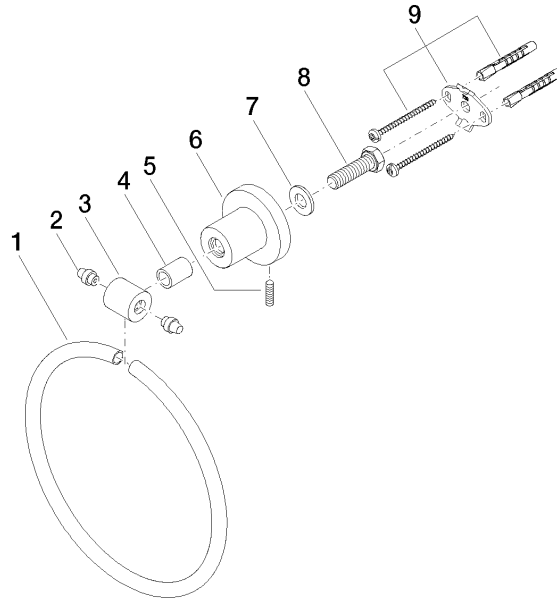

83 200 892 Product version from 4/1/2024

- width 185mm
- rosette Ø 55 mm
- 80mm projection

	Chrome	83 200 892-00
	Brushed Platinum	83 200 892-06
	Platinum	83 200 892-08
	Dark Chrome	83 200 892-19
	Brushed Durabronze (23kt Gold)	83 200 892-28
	Matte Black	83 200 892-33
	Brushed Bronze	83 200 892-42
	Brushed Champagne (22kt Gold)	83 200 892-46
	Champagne (22kt Gold)	83 200 892-47
	Brushed Chrome	83 200 892-93
	Brushed Dark Platinum	83 200 892-99

83 200 892 Product version from 4/1/2024

mm [inches]

83 200 892 Product version from 4/1/2024

Parts for other finishes can be found here: Brushed Platinum

### Spare parts list

No.	Item Number	Name	Quantity used	Delivery time
1	08 18 80 502-00	ring	1.00	10
8	09 30 30 072 90	screw	1.00	2
3	08 17 89 550-00	holder	1.00	10
4	08 17 20 624-00	holder	1.00	10
5	04 31 11 113 00 90	pin	1.00	2
6	08 17 89 505-00	holder	1.00	10
9	05 17 20 739 00 90	fixing set	1.00	2
2	08 31 20 550 90	plug	2.00	2
7	09 30 11 046 90	disc	1.00	2