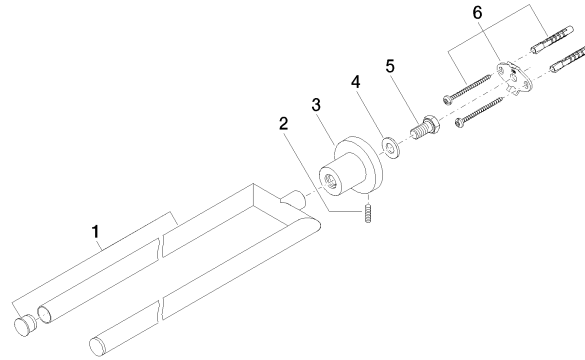

TARA Towel bar in two parts non-swivel - Brushed Platinum

TARA

83 210 892 Product version from 4/1/2024

- width 90mm
- height 55 mm
- rosette Ø 55 mm
- 460mm projection

	Brushed Platinum	83 210 892-06
	Chrome	83 210 892-00
	Platinum	83 210 892-08
	Dark Chrome	83 210 892-19
	Brushed Durabronze (23kt Gold)	83 210 892-28
	Matte Black	83 210 892-33
	Brushed Bronze	83 210 892-42
	Brushed Champagne (22kt Gold)	83 210 892-46
	Champagne (22kt Gold)	83 210 892-47
	Brushed Chrome	83 210 892-93
	Brushed Dark Platinum	83 210 892-99

83 210 892 Product version from 4/1/2024

mm [inches]

83 210 892 Product version from 4/1/2024

Parts for other finishes can be found here: [Chrome](#)

Spare parts list

No.	Item Number	Name	Quantity used	Delivery time
2	04 31 11 113 00 90	pin	1.00	2
1	90 17 89 554 00-06	holder	1.00	-
Spare part can no longer be ordered, please order the replacement item				
5	09 30 30 071 90	screw	1.00	2
6	05 17 20 739 00 90	fixing set	1.00	2
4	09 30 11 046 90	disc	1.00	2
3	08 17 89 505-06	holder	1.00	10