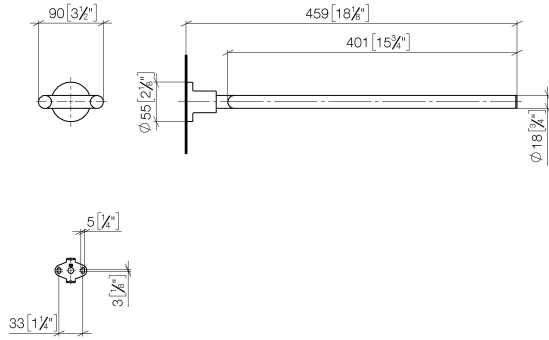

TARA Towel bar in two parts non-swivel - Brushed Platinum

TARA

83 210 892 Product version from 4/1/2024

- width 90mm
- height 55 mm
- rosette Ø 55 mm
- 460mm projection

	Brushed Platinum	83 210 892-06
	Chrome	83 210 892-00
	Platinum	83 210 892-08
	Dark Chrome	83 210 892-19
	Brushed Durabronze (23kt Gold)	83 210 892-28
	Matte Black	83 210 892-33
	Brushed Bronze	83 210 892-42
	Brushed Champagne (22kt Gold)	83 210 892-46
	Champagne (22kt Gold)	83 210 892-47
	Brushed Chrome	83 210 892-93
	Brushed Dark Platinum	83 210 892-99

83 210 892 Product version from 4/1/2024

mm [inches]

83 210 892 Product version from 4/1/2024

Parts for other finishes can be found here: [Chrome](#)

Spare parts list

No.	Item Number	Name	Quantity used	Delivery time
2	04 31 11 113 00 90	pin	1.00	2
1	90 17 89 554 00-06	holder	1.00	-
Spare part can no longer be ordered, please order the replacement item				
5	09 30 30 071 90	screw	1.00	2
6	05 17 20 739 00 90	fixing set	1.00	2
4	09 30 11 046 90	disc	1.00	2
3	08 17 89 505-06	holder	1.00	10