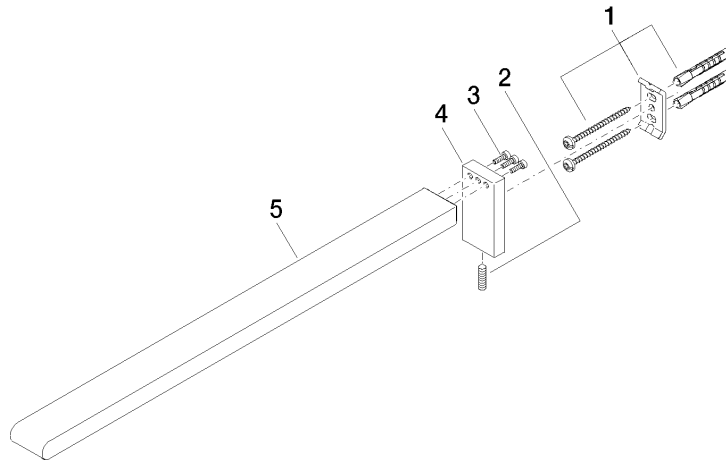

IMO Towel bar 1-piece non-swivel - Chrome

IMO

83 211 670 Product version from 4/1/2014

- width 30mm
- height 60 mm
- 400mm projection

	Chrome	83 211 670-00
	Brushed Platinum	83 211 670-06
	Dark Chrome	83 211 670-19
	Matte Black	83 211 670-33
	Brushed Chrome	83 211 670-93

83 211 670 Product version from 4/1/2014

mm [inches]

83 211 670 Product version from 4/1/2014

Parts for other finishes can be found here: **Brushed**
Platinum

Spare parts list

No.	Item Number	Name	Quantity used	Delivery time
3	09 30 30 167 90	screw	3.00	2
2	04 31 11 113 00 90	pin	1.00	2
1	05 17 20 736 00 90	fixing set	1.00	2
4	08 17 67 508-00	holder	1.00	10
5	08 17 67 507-00	bar	1.00	10