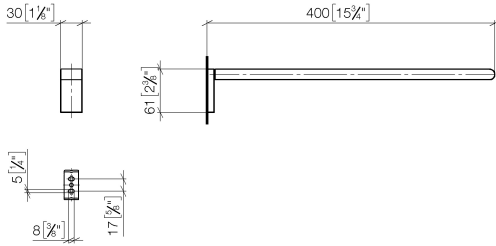

IMO Towel bar 1-piece non-swivel - Chrome

IMO

83 211 670 Product version from 4/1/2014

- width 30mm
- height 60 mm
- 400mm projection

	Chrome	83 211 670-00
	Brushed Platinum	83 211 670-06
	Dark Chrome	83 211 670-19
	Matte Black	83 211 670-33
	Brushed Chrome	83 211 670-93

83 211 670 Product version from 4/1/2014

mm [inches]

83 211 670 Product version from 4/1/2014

Parts for other finishes can be found here: **Brushed**
Platinum

Spare parts list

No.	Item Number	Name	Quantity used	Delivery time
3	09 30 30 167 90	screw	3.00	2
2	04 31 11 113 00 90	pin	1.00	2
1	05 17 20 736 00 90	fixing set	1.00	2
4	08 17 67 508-00	holder	1.00	10
5	08 17 67 507-00	bar	1.00	10