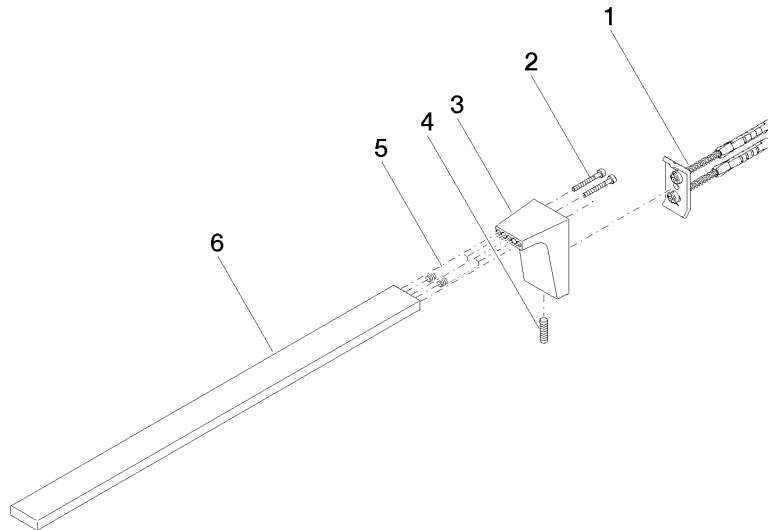

**CL.1 Towel bar 1-piece non-swivel - Chrome**

CL.1

83 211 705 Product version from 3/9/2015

- 400mm projection

|   |                               |               |
|---|-------------------------------|---------------|
|  | Chrome                        | 83 211 705-00 |
|  | Brushed Platinum              | 83 211 705-06 |
|  | Dark Chrome                   | 83 211 705-19 |
|  | Brushed Champagne (22kt Gold) | 83 211 705-46 |
|  | Champagne (22kt Gold)         | 83 211 705-47 |
|  | Brushed Dark Platinum         | 83 211 705-99 |

83 211 705 Product version from 3/9/2015

mm [inches]

83 211 705 Product version from 3/9/2015

Parts for other finishes can be found here: Brushed Platinum