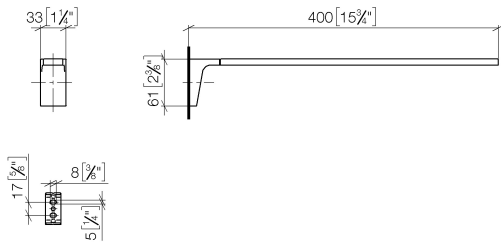

**CL.1 Towel bar 1-piece non-swivel - Chrome**

CL.1

83 211 705 Product version from 3/9/2015

- 400mm projection

|   |                               |               |
|---|-------------------------------|---------------|
|  | Chrome                        | 83 211 705-00 |
|  | Brushed Platinum              | 83 211 705-06 |
|  | Dark Chrome                   | 83 211 705-19 |
|  | Brushed Champagne (22kt Gold) | 83 211 705-46 |
|  | Champagne (22kt Gold)         | 83 211 705-47 |
|  | Brushed Dark Platinum         | 83 211 705-99 |

83 211 705 Product version from 3/9/2015

mm [inches]

83 211 705 Product version from 3/9/2015

Parts for other finishes can be found here: Brushed Platinum