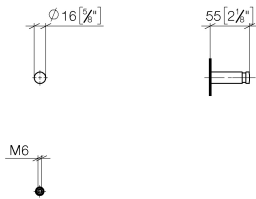

83 251 220 Product version from 4/1/2024

- 55mm projection

Fits ELIO, ENO, MEM, META SQUARE, SYNC and TARA ULTRA

	Matte Black	83 251 220-33
	Chrome	83 251 220-00
	Brushed Platinum	83 251 220-06
	Platinum	83 251 220-08
	Durabress (23kt Gold)	83 251 220-09
	Dark Chrome	83 251 220-19
	Brushed Durabress (23kt Gold)	83 251 220-28
	Brushed Bronze	83 251 220-42
	Brushed Champagne (22kt Gold)	83 251 220-46
	Champagne (22kt Gold)	83 251 220-47
	Brushed Chrome	83 251 220-93
	Brushed Dark Platinum	83 251 220-99

83 251 220 Product version from 4/1/2024

mm [inches]

83 251 220 Product version from 4/1/2024

Parts for other finishes can be found here: [Chrome](#)

Spare parts list

No.	Item Number	Name	Quantity used	Delivery time
1	08 18 60 505-33	hook	1.00	60
2	05 24 04 506 00 90	fixing set	1.00	2