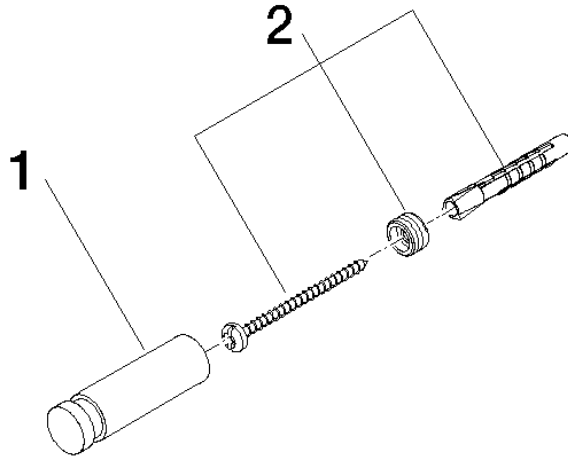

83 251 220 Product version from 4/1/2024

- 55mm projection

Fits ELIO, ENO, MEM, META SQUARE, SYNC and TARA ULTRA

	Matte Black	83 251 220-33
	Chrome	83 251 220-00
	Brushed Platinum	83 251 220-06
	Platinum	83 251 220-08
	Durabress (23kt Gold)	83 251 220-09
	Dark Chrome	83 251 220-19
	Brushed Durabress (23kt Gold)	83 251 220-28
	Brushed Bronze	83 251 220-42
	Brushed Champagne (22kt Gold)	83 251 220-46
	Champagne (22kt Gold)	83 251 220-47
	Brushed Chrome	83 251 220-93
	Brushed Dark Platinum	83 251 220-99

83 251 220 Product version from 4/1/2024

mm [inches]

83 251 220 Product version from 4/1/2024

Parts for other finishes can be found here: [Chrome](#)

Spare parts list

No.	Item Number	Name	Quantity used	Delivery time
1	08 18 60 505-33	hook	1.00	60
2	05 24 04 506 00 90	fixing set	1.00	2