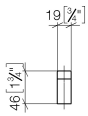

83 251 670 Product version from 4/1/2024

- width 19mm
- height 42 mm
- 36mm projection

	Chrome	83 251 670-00
	Brushed Platinum	83 251 670-06
	Dark Chrome	83 251 670-19
	Matte Black	83 251 670-33
	Brushed Chrome	83 251 670-93

83 251 670 Product version from 4/1/2024

mm [inches]

83 251 670 Product version from 4/1/2024

Parts for other finishes can be found here: Brushed  
Platinum