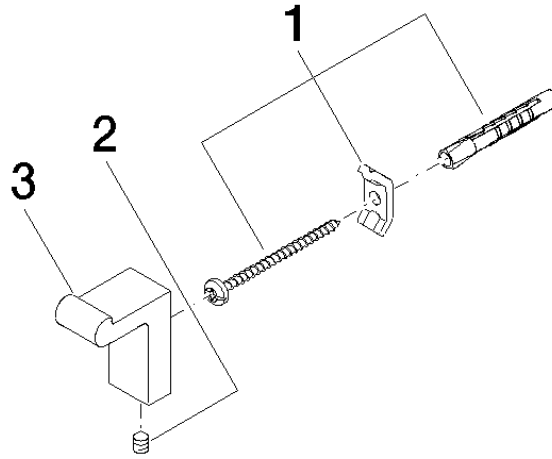

83 251 670 Product version from 4/1/2024

- width 19mm
- height 42 mm
- 36mm projection

	Chrome	83 251 670-00
	Brushed Platinum	83 251 670-06
	Dark Chrome	83 251 670-19
	Matte Black	83 251 670-33
	Brushed Chrome	83 251 670-93

83 251 670 Product version from 4/1/2024

mm [inches]

83 251 670 Product version from 4/1/2024

Parts for other finishes can be found here: Brushed  
Platinum

### Spare parts list

No.	Item Number	Name	Quantity used	Delivery time
3	08 18 60 530-00	hook	1.00	10
1	05 17 20 716 00 90	fixing set	1.00	2
2	90 31 11 004 00 90	pin	1.00	2