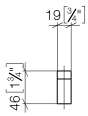

83 251 670 Product version from 4/1/2024

- width 19mm
- height 42 mm
- 36mm projection

83 251 670 Product version from 4/1/2024

mm [inches]

Spare parts list

No.	Item Number	Name	Quantity used	Delivery time
3	08 18 60 530-19	hook	1.00	60
2	90 31 11 004 00 90	pin	1.00	2
1	05 17 20 716 00 90	fixing set	1.00	2