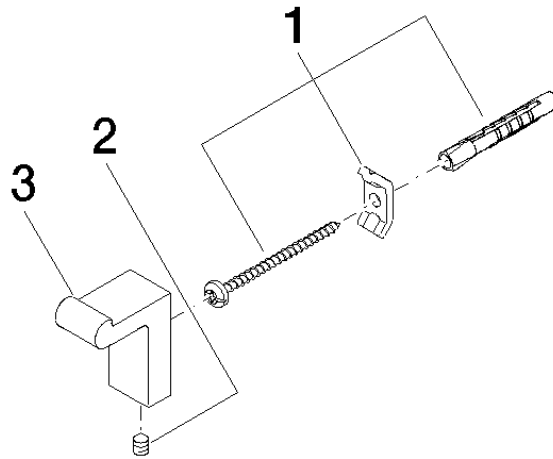

83 251 670 Product version from 4/1/2024

- width 19mm
- height 42 mm
- 36mm projection

83 251 670 Product version from 4/1/2024

mm [inches]

Spare parts list

No.	Item Number	Name	Quantity used	Delivery time
3	08 18 60 530-19	hook	1.00	60
2	90 31 11 004 00 90	pin	1.00	2
1	05 17 20 716 00 90	fixing set	1.00	2