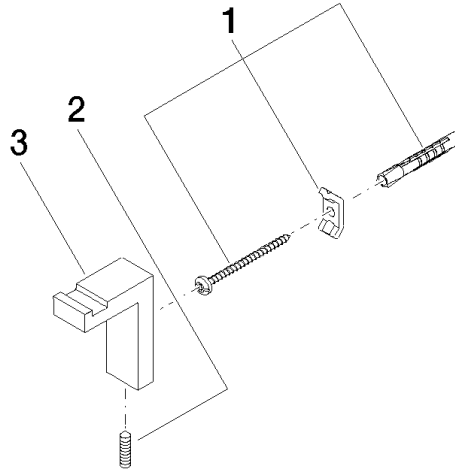

83 251 980

- width 20mm
- height 60 mm
- 45mm projection

	Matte Black	83 251 980-33
	Chrome	83 251 980-00
	Brushed Platinum	83 251 980-06
	Platinum	83 251 980-08
	Dark Chrome	83 251 980-19
	Brushed Durabronze (23kt Gold)	83 251 980-28
	Brushed Dark Platinum	83 251 980-99

83 251 980

mm [inches]

83 251 980

Parts for other finishes can be found here: [Chrome](#)

Spare parts list

No.	Item Number	Name	Quantity used	Delivery time
2	04 31 11 114 00 90	pin	1.00	2
3	08 18 60 526-33	hook	1.00	30
1	05 17 20 716 00 90	fixing set	1.00	2