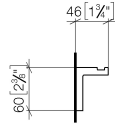

83 251 980

- width 20mm
- height 60 mm
- 45mm projection

	Matte Black	83 251 980-33
	Chrome	83 251 980-00
	Brushed Platinum	83 251 980-06
	Platinum	83 251 980-08
	Dark Chrome	83 251 980-19
	Brushed Durabronze (23kt Gold)	83 251 980-28
	Brushed Dark Platinum	83 251 980-99

83 251 980

mm [inches]

83 251 980

Parts for other finishes can be found here: [Chrome](#)

Spare parts list

No.	Item Number	Name	Quantity used	Delivery time
2	04 31 11 114 00 90	pin	1.00	2
3	08 18 60 526-33	hook	1.00	30
1	05 17 20 716 00 90	fixing set	1.00	2