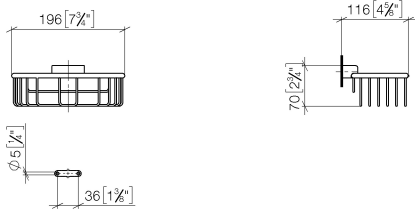

Shower basket for wall mounting - Brushed Platinum

MADISON

83 290 970

- width 200mm
- height 70 mm
- 115mm projection

Fits: MADISON, MEM, TARA, CL.1, LISSÉ,
VAIA, META, CYO

	Brushed Platinum	83 290 970-06
	Chrome	83 290 970-00
	Platinum	83 290 970-08
	Durabross (23kt Gold)	83 290 970-09
	Dark Chrome	83 290 970-19
	Light Gold	83 290 970-26
	Brushed Light Gold	83 290 970-27
	Brushed Durabross (23kt Gold)	83 290 970-28
	Matte Black	83 290 970-33
	Brushed Bronze	83 290 970-42
	Brushed Champagne (22kt Gold)	83 290 970-46
	Champagne (22kt Gold)	83 290 970-47
	Brushed Chrome	83 290 970-93
	Brushed Dark Platinum	83 290 970-99

83 290 970

mm [inches]

83 290 970

Parts for other finishes can be found here: [Chrome](#)

Spare parts list

No.	Item Number	Name	Quantity used	Delivery time
1	05 30 31 025 00 90	fixing set	1	2
2	09 17 20 030 90	holder	1	2
3	08 17 30 501-06	holder	1	60
4	08 18 90 907-06	basket	1	10
5	09 31 11 002 90	pin	1	2
6	90 30 11 029 00 90	disc	2	2
7	09 30 30 054 90	screw	2	2