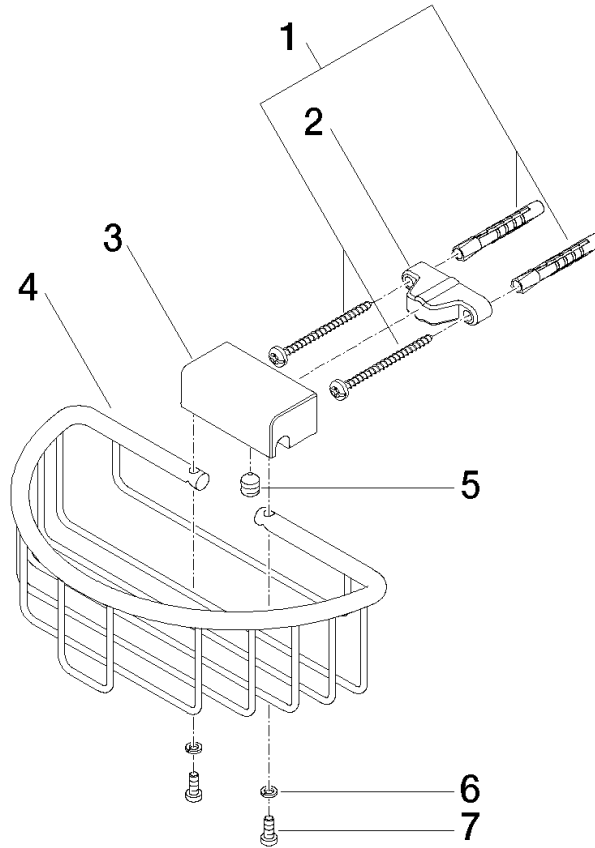

Shower basket for wall mounting - Platinum

MADISON

83 290 970

- width 200mm
- height 70 mm
- 115mm projection

Fits: MADISON, MEM, TARA, CL.1, LISSÉ,
VAIA, META, CYO

	Platinum	83 290 970-08
	Chrome	83 290 970-00
	Brushed Platinum	83 290 970-06
	Durabass (23kt Gold)	83 290 970-09
	Dark Chrome	83 290 970-19
	Light Gold	83 290 970-26
	Brushed Light Gold	83 290 970-27
	Brushed Durabass (23kt Gold)	83 290 970-28
	Matte Black	83 290 970-33
	Brushed Bronze	83 290 970-42
	Brushed Champagne (22kt Gold)	83 290 970-46
	Champagne (22kt Gold)	83 290 970-47
	Brushed Chrome	83 290 970-93
	Brushed Dark Platinum	83 290 970-99

83 290 970

mm [inches]

83 290 970

Parts for other finishes can be found here: [Chrome](#)

Spare parts list

No.	Item Number	Name	Quantity used	Delivery time
1	05 30 31 025 00 90	fixing set	1	2
2	09 17 20 030 90	holder	1	2
3	08 17 30 501-08	holder	1	40
4	08 18 90 907-08	basket	1	60
5	09 31 11 002 90	pin	1	2
6	90 30 11 029 00 90	disc	2	2
7	09 30 30 054 90	screw	2	2