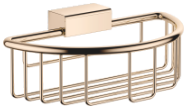

## Shower basket for wall mounting - Light Gold

MADISON

83 290 970

- width 200mm
- height 70 mm
- 115mm projection

Fits: MADISON, MEM, TARA, CL.1, LISSÉ,  
VAIA, META, CYO

	Light Gold	83 290 970-26
	Chrome	83 290 970-00
	Brushed Platinum	83 290 970-06
	Platinum	83 290 970-08
	Durabress (23kt Gold)	83 290 970-09
	Dark Chrome	83 290 970-19
	Brushed Light Gold	83 290 970-27
	Brushed Durabress (23kt Gold)	83 290 970-28
	Matte Black	83 290 970-33
	Brushed Bronze	83 290 970-42
	Brushed Champagne (22kt Gold)	83 290 970-46
	Champagne (22kt Gold)	83 290 970-47
	Brushed Chrome	83 290 970-93
	Brushed Dark Platinum	83 290 970-99

83 290 970

mm [inches]

83 290 970

Parts for other finishes can be found here: [Chrome](#)