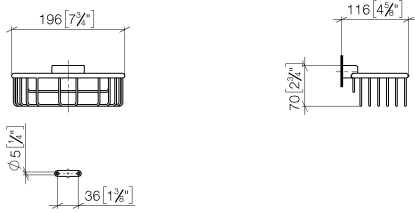

## Shower basket for wall mounting - Light Gold

MADISON

83 290 970

- width 200mm
- height 70 mm
- 115mm projection

Fits: MADISON, MEM, TARA, CL.1, LISSÉ,  
VAIA, META, CYO

	Light Gold	83 290 970-26
	Chrome	83 290 970-00
	Brushed Platinum	83 290 970-06
	Platinum	83 290 970-08
	Durabress (23kt Gold)	83 290 970-09
	Dark Chrome	83 290 970-19
	Brushed Light Gold	83 290 970-27
	Brushed Durabress (23kt Gold)	83 290 970-28
	Matte Black	83 290 970-33
	Brushed Bronze	83 290 970-42
	Brushed Champagne (22kt Gold)	83 290 970-46
	Champagne (22kt Gold)	83 290 970-47
	Brushed Chrome	83 290 970-93
	Brushed Dark Platinum	83 290 970-99

83 290 970

mm [inches]

83 290 970

Parts for other finishes can be found here: [Chrome](#)

### Spare parts list

No.	Item Number	Name	Quantity used	Delivery time
1	05 30 31 025 00 90	fixing set	1	2
2	09 17 20 030 90	holder	1	2
3	08 17 30 501-26	holder	1	60
4	08 18 90 907-26	basket	1	60
5	09 31 11 002 90	pin	1	2
6	90 30 11 029 00 90	disc	2	2
7	09 30 30 054 90	screw	2	2