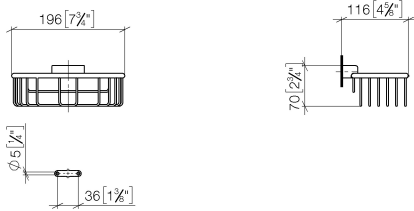

Shower basket for wall mounting - Brushed Durabronze (23kt Gold)

MADISON

83 290 970

- width 200mm
- height 70 mm
- 115mm projection

Fits: MADISON, MEM, TARA, CL.1, LISSÉ,
VAIA, META, CYO

	Brushed Durabronze (23kt Gold)	83 290 970-28
	Chrome	83 290 970-00
	Brushed Platinum	83 290 970-06
	Platinum	83 290 970-08
	Durabronze (23kt Gold)	83 290 970-09
	Dark Chrome	83 290 970-19
	Light Gold	83 290 970-26
	Brushed Light Gold	83 290 970-27
	Matte Black	83 290 970-33
	Brushed Bronze	83 290 970-42
	Brushed Champagne (22kt Gold)	83 290 970-46
	Champagne (22kt Gold)	83 290 970-47
	Brushed Chrome	83 290 970-93
	Brushed Dark Platinum	83 290 970-99

83 290 970

mm [inches]

83 290 970

Parts for other finishes can be found here: [Chrome](#)

Spare parts list

No.	Item Number	Name	Quantity used	Delivery time
1	05 30 31 025 00 90	fixing set	1	2
2	09 17 20 030 90	holder	1	2
3	08 17 30 501-28	holder	1	20
4	08 18 90 907-28	basket	1	20
5	09 31 11 002 90	pin	1	2
6	90 30 11 029 00 90	disc	2	2
7	09 30 30 054 90	screw	2	2