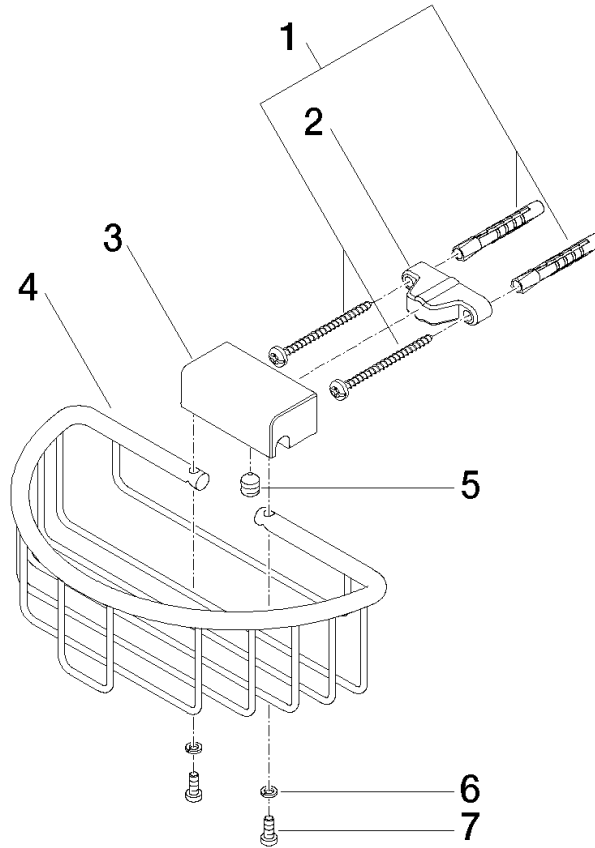

Shower basket for wall mounting - Brushed Durabronze (23kt Gold)

MADISON

83 290 970

- width 200mm
- height 70 mm
- 115mm projection

Fits: MADISON, MEM, TARA, CL.1, LISSÉ,
VAIA, META, CYO

	Brushed Durabronze (23kt Gold)	83 290 970-28
	Chrome	83 290 970-00
	Brushed Platinum	83 290 970-06
	Platinum	83 290 970-08
	Durabronze (23kt Gold)	83 290 970-09
	Dark Chrome	83 290 970-19
	Light Gold	83 290 970-26
	Brushed Light Gold	83 290 970-27
	Matte Black	83 290 970-33
	Brushed Bronze	83 290 970-42
	Brushed Champagne (22kt Gold)	83 290 970-46
	Champagne (22kt Gold)	83 290 970-47
	Brushed Chrome	83 290 970-93
	Brushed Dark Platinum	83 290 970-99

83 290 970

mm [inches]

83 290 970

Parts for other finishes can be found here: [Chrome](#)

Spare parts list

No.	Item Number	Name	Quantity used	Delivery time
1	05 30 31 025 00 90	fixing set	1	2
2	09 17 20 030 90	holder	1	2
3	08 17 30 501-28	holder	1	20
4	08 18 90 907-28	basket	1	20
5	09 31 11 002 90	pin	1	2
6	90 30 11 029 00 90	disc	2	2
7	09 30 30 054 90	screw	2	2