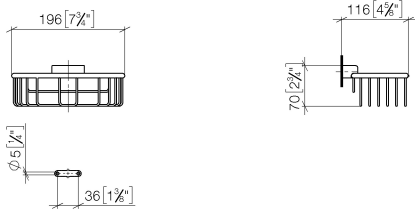

Shower basket for wall mounting - Matte Black

MADISON

83 290 970

- width 200mm
- height 70 mm
- 115mm projection

Fits: MADISON, MEM, TARA, CL.1, LISSÉ,  
VAIA, META, CYO

	Matte Black	83 290 970-33
	Chrome	83 290 970-00
	Brushed Platinum	83 290 970-06
	Platinum	83 290 970-08
	Durabress (23kt Gold)	83 290 970-09
	Dark Chrome	83 290 970-19
	Light Gold	83 290 970-26
	Brushed Light Gold	83 290 970-27
	Brushed Durabress (23kt Gold)	83 290 970-28
	Brushed Bronze	83 290 970-42
	Brushed Champagne (22kt Gold)	83 290 970-46
	Champagne (22kt Gold)	83 290 970-47
	Brushed Chrome	83 290 970-93
	Brushed Dark Platinum	83 290 970-99

83 290 970

mm [inches]

83 290 970

Parts for other finishes can be found here: [Chrome](#)

### Spare parts list

No.	Item Number	Name	Quantity used	Delivery time
1	05 30 31 025 00 90	fixing set	1	2
2	09 17 20 030 90	holder	1	2
3	08 17 30 501-33	holder	1	60
4	08 18 90 907-33	basket	1	60
5	09 31 11 002 90	pin	1	2
6	90 30 11 029 00 90	disc	2	2
7	09 30 30 054 90	screw	2	2