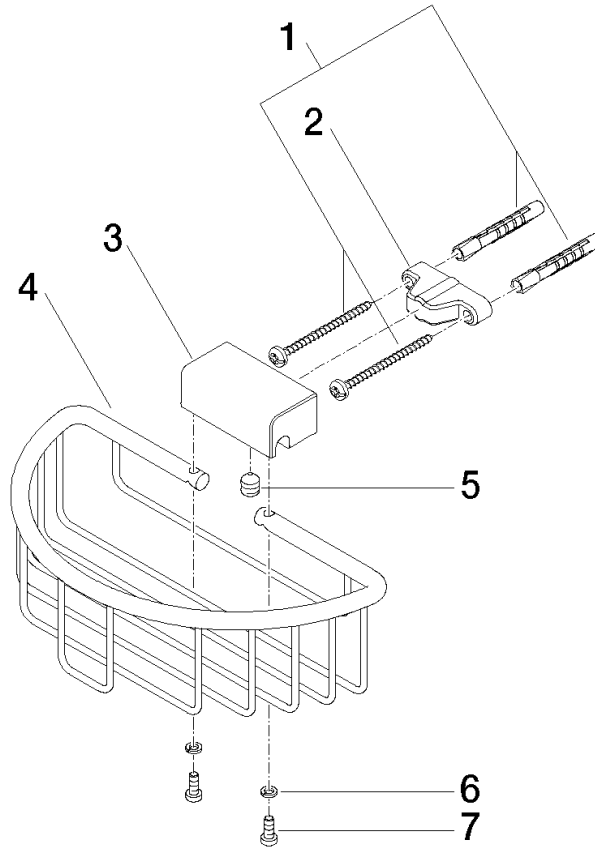

Shower basket for wall mounting - Brushed Bronze

MADISON

83 290 970 Product version from 10/1/2023

- width 200mm
- height 70 mm
- 115mm projection

Fits: MADISON, MEM, TARA, CL.1, LISSÉ,
VAIA, META, CYO

	Brushed Bronze	83 290 970-42
	Chrome	83 290 970-00
	Brushed Platinum	83 290 970-06
	Platinum	83 290 970-08
	Durabronze (23kt Gold)	83 290 970-09
	Dark Chrome	83 290 970-19
	Light Gold	83 290 970-26
	Brushed Light Gold	83 290 970-27
	Brushed Durabronze (23kt Gold)	83 290 970-28
	Matte Black	83 290 970-33
	Brushed Champagne (22kt Gold)	83 290 970-46
	Champagne (22kt Gold)	83 290 970-47
	Brushed Chrome	83 290 970-93
	Brushed Dark Platinum	83 290 970-99

83 290 970 Product version from 10/1/2023

mm [inches]

83 290 970 Product version from 10/1/2023

Parts for other finishes can be found here: [Chrome](#)

Spare parts list

No.	Item Number	Name	Quantity used	Delivery time
1	05 30 31 025 00 90	fixing set	1	2
2	09 17 20 030 90	holder	1	2
3	08 17 30 501-42	holder	1	60
4	08 18 90 907-42	basket	1	60
5	09 31 11 002 90	pin	1	2
6	90 30 11 029 00 90	disc	2	2
7	09 30 30 054 90	screw	2	2