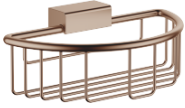

Shower basket for wall mounting - Brushed Bronze

MADISON

83 290 970 Product version from 10/1/2023

- width 200mm
- height 70 mm
- 115mm projection

Fits: MADISON, MEM, TARA, CL.1, LISSÉ,
VAIA, META, CYO

	Brushed Bronze	83 290 970-42
	Chrome	83 290 970-00
	Brushed Platinum	83 290 970-06
	Platinum	83 290 970-08
	Durabronze (23kt Gold)	83 290 970-09
	Dark Chrome	83 290 970-19
	Light Gold	83 290 970-26
	Brushed Light Gold	83 290 970-27
	Brushed Durabronze (23kt Gold)	83 290 970-28
	Matte Black	83 290 970-33
	Brushed Champagne (22kt Gold)	83 290 970-46
	Champagne (22kt Gold)	83 290 970-47
	Brushed Chrome	83 290 970-93
	Brushed Dark Platinum	83 290 970-99

83 290 970 Product version from 10/1/2023

mm [inches]

83 290 970 Product version from 10/1/2023

Parts for other finishes can be found here: [Chrome](#)

Spare parts list

No.	Item Number	Name	Quantity used	Delivery time
1	05 30 31 025 00 90	fixing set	1	2
2	09 17 20 030 90	holder	1	2
3	08 17 30 501-42	holder	1	60
4	08 18 90 907-42	basket	1	60
5	09 31 11 002 90	pin	1	2
6	90 30 11 029 00 90	disc	2	2
7	09 30 30 054 90	screw	2	2