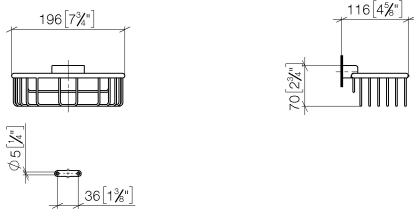

Shower basket for wall mounting - Brushed Bronze

MADISON

83 290 970 Product version from 10/1/2023

- width 200mm
- height 70 mm
- 115mm projection

Fits: MADISON, MEM, TARA, CL.1, LISSÉ,
VAIA, META, CYO

	Brushed Bronze	83 290 970-42
	Chrome	83 290 970-00
	Brushed Platinum	83 290 970-06
	Platinum	83 290 970-08
	Durabronze (23kt Gold)	83 290 970-09
	Dark Chrome	83 290 970-19
	Light Gold	83 290 970-26
	Brushed Light Gold	83 290 970-27
	Brushed Durabronze (23kt Gold)	83 290 970-28
	Matte Black	83 290 970-33
	Brushed Champagne (22kt Gold)	83 290 970-46
	Champagne (22kt Gold)	83 290 970-47
	Brushed Chrome	83 290 970-93
	Brushed Dark Platinum	83 290 970-99

83 290 970 Product version from 10/1/2023

mm [inches]

83 290 970 Product version from 10/1/2023

Parts for other finishes can be found here: [Chrome](#)

Spare parts list

No.	Item Number	Name	Quantity used	Delivery time
1	05 30 31 025 00 90	fixing set	1	2
2	09 17 20 030 90	holder	1	2
3	08 17 30 501-42	holder	1	60
4	08 18 90 907-42	basket	1	60
5	09 31 11 002 90	pin	1	2
6	90 30 11 029 00 90	disc	2	2
7	09 30 30 054 90	screw	2	2