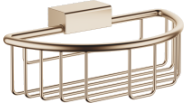

Shower basket for wall mounting - Brushed Champagne (22kt Gold)

MADISON

83 290 970

- width 200mm
- height 70 mm
- 115mm projection

Fits: MADISON, MEM, TARA, CL.1, LISSÉ,
VAIA, META, CYO

	Brushed Champagne (22kt Gold)	83 290 970-46
	Chrome	83 290 970-00
	Brushed Platinum	83 290 970-06
	Platinum	83 290 970-08
	Durabress (23kt Gold)	83 290 970-09
	Dark Chrome	83 290 970-19
	Light Gold	83 290 970-26
	Brushed Light Gold	83 290 970-27
	Brushed Durabress (23kt Gold)	83 290 970-28
	Matte Black	83 290 970-33
	Brushed Bronze	83 290 970-42
	Champagne (22kt Gold)	83 290 970-47
	Brushed Chrome	83 290 970-93
	Brushed Dark Platinum	83 290 970-99

83 290 970

mm [inches]

83 290 970

Parts for other finishes can be found here: [Chrome](#)

Spare parts list

No.	Item Number	Name	Quantity used	Delivery time
1	05 30 31 025 00 90	fixing set	1	2
2	09 17 20 030 90	holder	1	2
3	08 17 30 501-46	holder	1	30
4	08 18 90 907-46	basket	1	30
5	09 31 11 002 90	pin	1	2
6	90 30 11 029 00 90	disc	2	2
7	09 30 30 054 90	screw	2	2