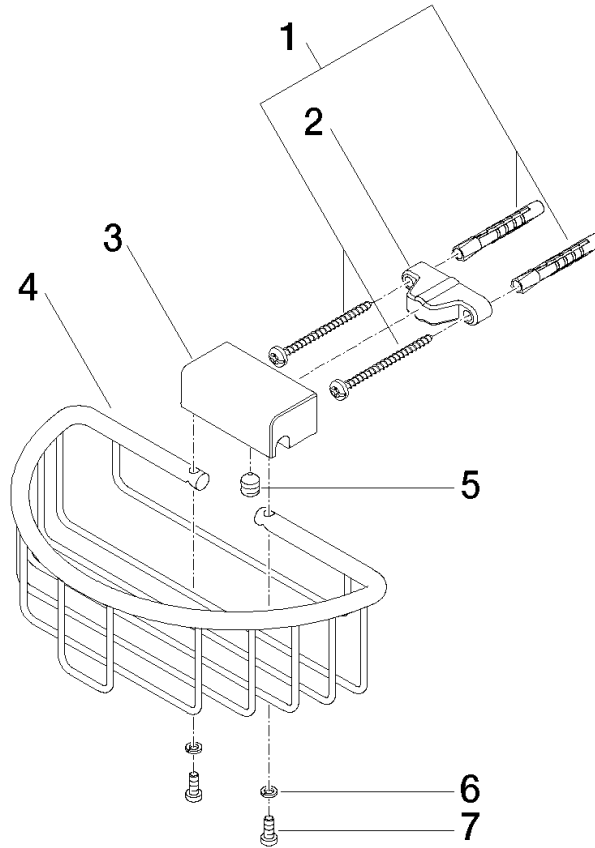

Shower basket for wall mounting - Brushed Champagne (22kt Gold)

MADISON

83 290 970

- width 200mm
- height 70 mm
- 115mm projection

Fits: MADISON, MEM, TARA, CL.1, LISSÉ,
VAIA, META, CYO

	Brushed Champagne (22kt Gold)	83 290 970-46
	Chrome	83 290 970-00
	Brushed Platinum	83 290 970-06
	Platinum	83 290 970-08
	Durabress (23kt Gold)	83 290 970-09
	Dark Chrome	83 290 970-19
	Light Gold	83 290 970-26
	Brushed Light Gold	83 290 970-27
	Brushed Durabress (23kt Gold)	83 290 970-28
	Matte Black	83 290 970-33
	Brushed Bronze	83 290 970-42
	Champagne (22kt Gold)	83 290 970-47
	Brushed Chrome	83 290 970-93
	Brushed Dark Platinum	83 290 970-99

83 290 970

mm [inches]

83 290 970

Parts for other finishes can be found here: [Chrome](#)

Spare parts list

No.	Item Number	Name	Quantity used	Delivery time
1	05 30 31 025 00 90	fixing set	1	2
2	09 17 20 030 90	holder	1	2
3	08 17 30 501-46	holder	1	30
4	08 18 90 907-46	basket	1	30
5	09 31 11 002 90	pin	1	2
6	90 30 11 029 00 90	disc	2	2
7	09 30 30 054 90	screw	2	2