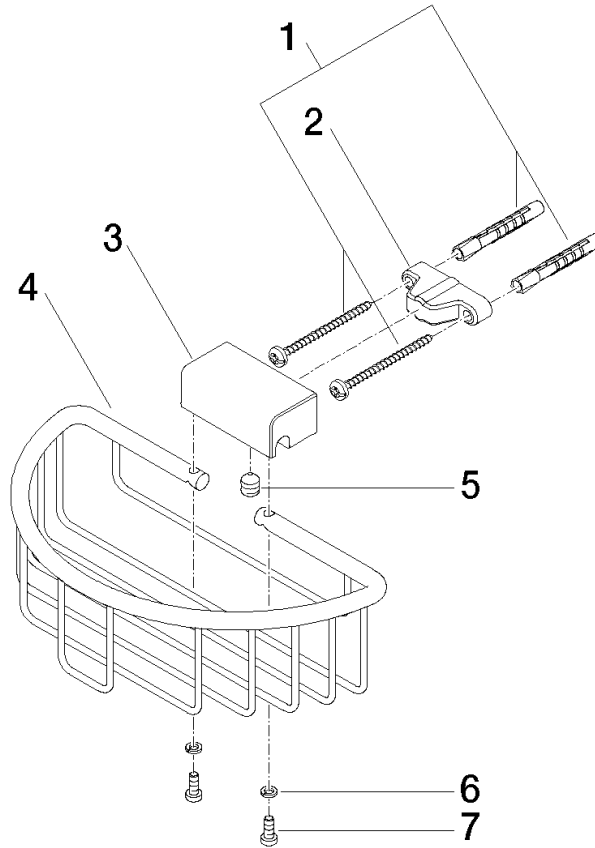

## Shower basket for wall mounting - Brushed Chrome

MADISON

83 290 970 Product version from 10/1/2023

- width 200mm
- height 70 mm
- 115mm projection

Fits: MADISON, MEM, TARA, CL.1, LISSÉ,  
VAIA, META, CYO

83 290 970 Product version from 10/1/2023

mm [inches]

83 290 970 Product version from 10/1/2023

Parts for other finishes can be found here: [Chrome](#)

### Spare parts list

No.	Item Number	Name	Quantity used	Delivery time
1	05 30 31 025 00 90	fixing set	1	2
2	09 17 20 030 90	holder	1	2
3	08 17 30 501-93	holder	1	20
4	08 18 90 907-93	basket	1	20
5	09 31 11 002 90	pin	1	2
6	90 30 11 029 00 90	disc	2	2
7	09 30 30 054 90	screw	2	2