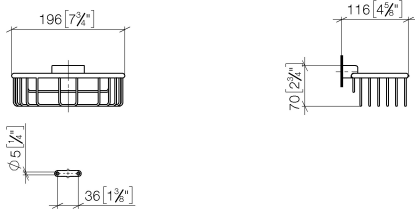

## Shower basket for wall mounting - Brushed Chrome

MADISON

83 290 970 Product version from 10/1/2023

- width 200mm
- height 70 mm
- 115mm projection

Fits: MADISON, MEM, TARA, CL.1, LISSÉ,  
VAIA, META, CYO

83 290 970 Product version from 10/1/2023

mm [inches]

83 290 970 Product version from 10/1/2023

Parts for other finishes can be found here: [Chrome](#)