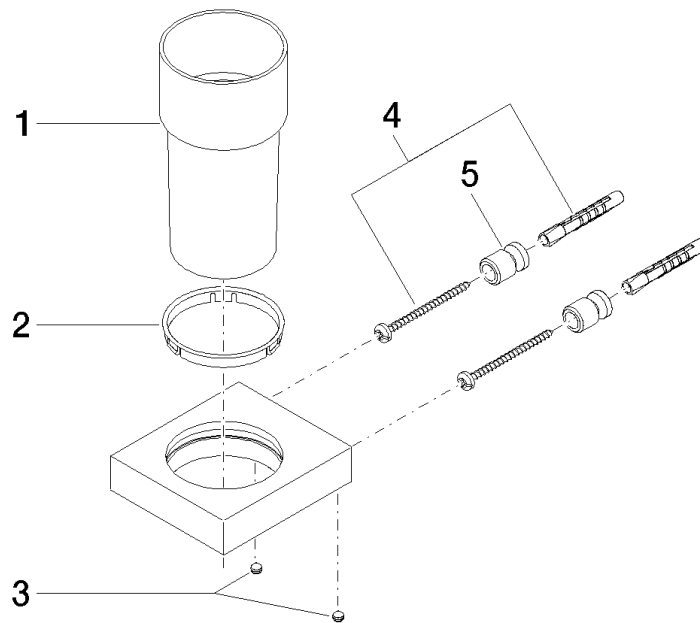

Tumbler holder wall model - Brushed Platinum

MEM

83 400 780

- crystal glass
- width 75mm
- height 118 mm
- 85mm projection

Fits: MEM, CL.1, CYO

	Brushed Platinum	83 400 780-06
	Chrome	83 400 780-00
	Platinum	83 400 780-08
	Dark Chrome	83 400 780-19
	Brushed Durabrass (23kt Gold)	83 400 780-28
	Brushed Champagne (22kt Gold)	83 400 780-46
	Champagne (22kt Gold)	83 400 780-47
	Brushed Dark Platinum	83 400 780-99

83 400 780

mm [inches]

83 400 780

Parts for other finishes can be found here: [Chrome](#)

Spare parts list

No.	Item Number	Name	Quantity used	Delivery time
1	90 90 00 008 00 84	glass	1	2
2	08 28 10 500 91	ring	1	2
3	09 31 11 148 90	pin	2	2
4	05 17 20 726 02 90	fixing set	2	2
5	08 17 20 726 90	holder	2	2