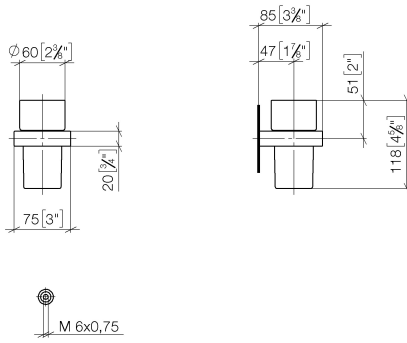

Tumbler holder wall model - Brushed Platinum

MEM

83 400 780

- crystal glass
- width 75mm
- height 118 mm
- 85mm projection

Fits: MEM, CL.1, CYO

	Brushed Platinum	83 400 780-06
	Chrome	83 400 780-00
	Platinum	83 400 780-08
	Dark Chrome	83 400 780-19
	Brushed Durabrass (23kt Gold)	83 400 780-28
	Brushed Champagne (22kt Gold)	83 400 780-46
	Champagne (22kt Gold)	83 400 780-47
	Brushed Dark Platinum	83 400 780-99

83 400 780

mm [inches]

83 400 780

Parts for other finishes can be found here: [Chrome](#)

Spare parts list

No.	Item Number	Name	Quantity used	Delivery time
1	90 90 00 008 00 84	glass	1	2
2	08 28 10 500 91	ring	1	2
3	09 31 11 148 90	pin	2	2
4	05 17 20 726 02 90	fixing set	2	2
5	08 17 20 726 90	holder	2	2