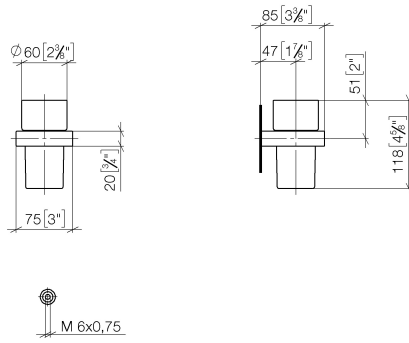

**Tumbler holder wall model - Dark Chrome**

MEM

83 400 780

- crystal glass
- width 75mm
- height 118 mm
- 85mm projection

Fits: MEM, CL.1, CYO

	Dark Chrome	83 400 780-19
	Chrome	83 400 780-00
	Brushed Platinum	83 400 780-06
	Platinum	83 400 780-08
	Brushed Durabronze (23kt Gold)	83 400 780-28
	Brushed Champagne (22kt Gold)	83 400 780-46
	Champagne (22kt Gold)	83 400 780-47
	Brushed Dark Platinum	83 400 780-99

83 400 780

mm [inches]

83 400 780

Parts for other finishes can be found here: [Chrome](#)