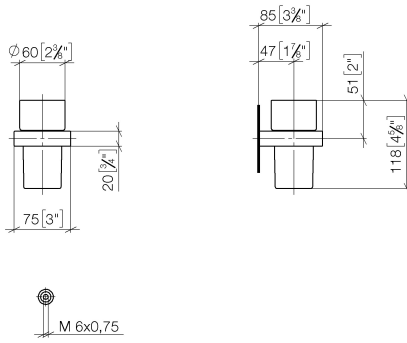

Tumbler holder wall model - Brushed Durabrass (23kt Gold)

MEM

83 400 780

- crystal glass
- width 75mm
- height 118 mm
- 85mm projection

Fits: MEM, CL.1, CYO

	Brushed Durabrass (23kt Gold)	83 400 780-28
	Chrome	83 400 780-00
	Brushed Platinum	83 400 780-06
	Platinum	83 400 780-08
	Dark Chrome	83 400 780-19
	Brushed Champagne (22kt Gold)	83 400 780-46
	Champagne (22kt Gold)	83 400 780-47
	Brushed Dark Platinum	83 400 780-99

83 400 780

mm [inches]

83 400 780

Parts for other finishes can be found here: [Chrome](#)

### Spare parts list

No.	Item Number	Name	Quantity used	Delivery time
1	90 90 00 008 00 84	glass	1	2
2	08 28 10 500 91	ring	1	2
3	09 31 11 148 90	pin	2	2
4	05 17 20 726 02 90	fixing set	2	2
5	08 17 20 726 90	holder	2	2