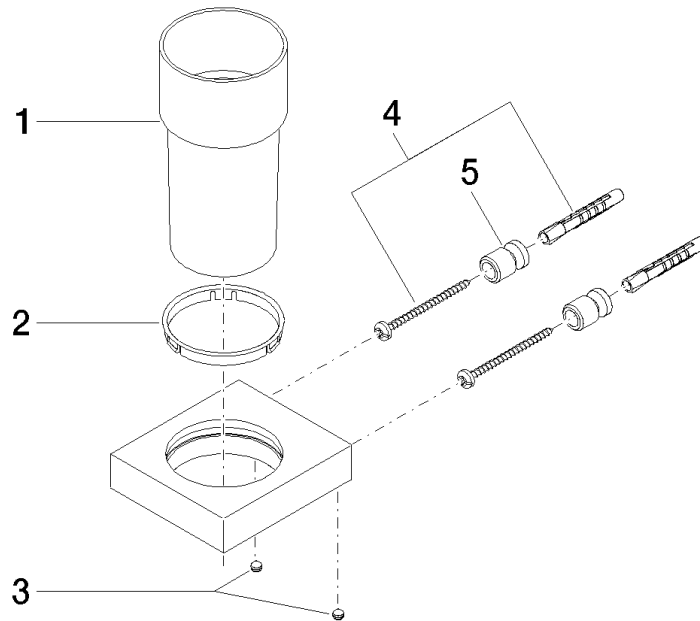

Tumbler holder wall model - Brushed Durabrass (23kt Gold)

MEM

83 400 780

- crystal glass
- width 75mm
- height 118 mm
- 85mm projection

Fits: MEM, CL.1, CYO

	Brushed Durabrass (23kt Gold)	83 400 780-28
	Chrome	83 400 780-00
	Brushed Platinum	83 400 780-06
	Platinum	83 400 780-08
	Dark Chrome	83 400 780-19
	Brushed Champagne (22kt Gold)	83 400 780-46
	Champagne (22kt Gold)	83 400 780-47
	Brushed Dark Platinum	83 400 780-99

83 400 780

mm [inches]

83 400 780

Parts for other finishes can be found here: [Chrome](#)

### Spare parts list

No.	Item Number	Name	Quantity used	Delivery time
1	90 90 00 008 00 84	glass	1	2
2	08 28 10 500 91	ring	1	2
3	09 31 11 148 90	pin	2	2
4	05 17 20 726 02 90	fixing set	2	2
5	08 17 20 726 90	holder	2	2