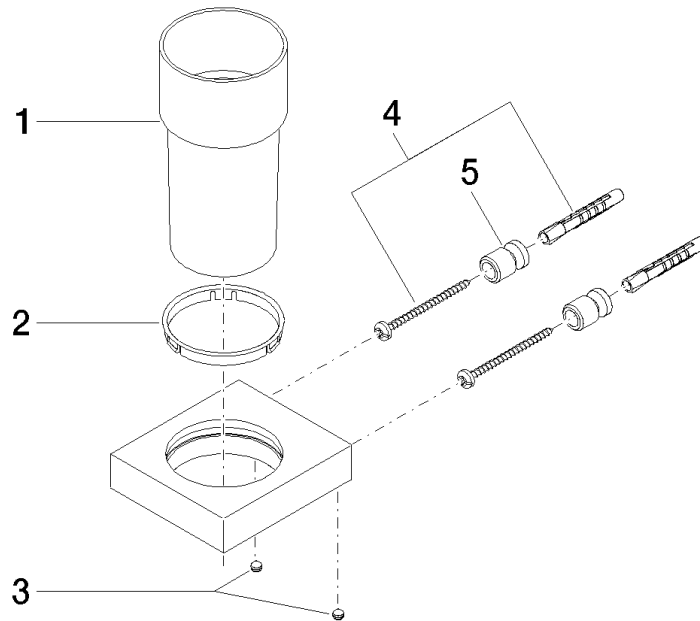

Tumbler holder wall model - Brushed Champagne (22kt Gold)

MEM

83 400 780

- crystal glass
- width 75mm
- height 118 mm
- 85mm projection

Fits: MEM, CL.1, CYO

	Brushed Champagne (22kt Gold)	83 400 780-46
	Chrome	83 400 780-00
	Brushed Platinum	83 400 780-06
	Platinum	83 400 780-08
	Dark Chrome	83 400 780-19
	Brushed Durabronze (23kt Gold)	83 400 780-28
	Champagne (22kt Gold)	83 400 780-47
	Brushed Dark Platinum	83 400 780-99

83 400 780

mm [inches]

83 400 780

Parts for other finishes can be found here: [Chrome](#)

Spare parts list

No.	Item Number	Name	Quantity used	Delivery time
1	90 90 00 008 00 84	glass	1	2
2	08 28 10 500 91	ring	1	2
3	09 31 11 148 90	pin	2	2
4	05 17 20 726 02 90	fixing set	2	2
5	08 17 20 726 90	holder	2	2