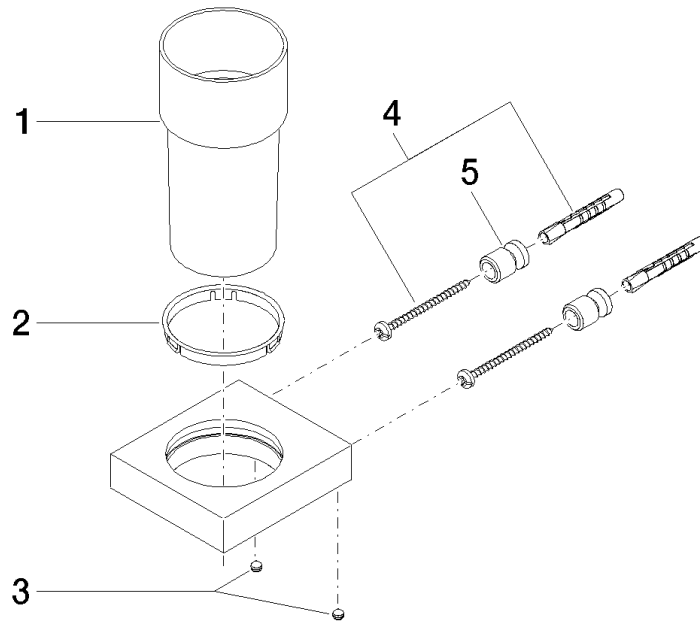

Tumbler holder wall model - Brushed Dark Platinum

MEM

83 400 780

- crystal glass
- width 75mm
- height 118 mm
- 85mm projection

Fits: MEM, CL.1, CYO

	Brushed Dark Platinum	83 400 780-99
	Chrome	83 400 780-00
	Brushed Platinum	83 400 780-06
	Platinum	83 400 780-08
	Dark Chrome	83 400 780-19
	Brushed Durabronze (23kt Gold)	83 400 780-28
	Brushed Champagne (22kt Gold)	83 400 780-46
	Champagne (22kt Gold)	83 400 780-47

83 400 780

mm [inches]

83 400 780

Parts for other finishes can be found here: [Chrome](#)

Spare parts list

No.	Item Number	Name	Quantity used	Delivery time
1	90 90 00 008 00 84	glass	1	2
2	08 28 10 500 91	ring	1	2
3	09 31 11 148 90	pin	2	2
4	05 17 20 726 02 90	fixing set	2	2
5	08 17 20 726 90	holder	2	2