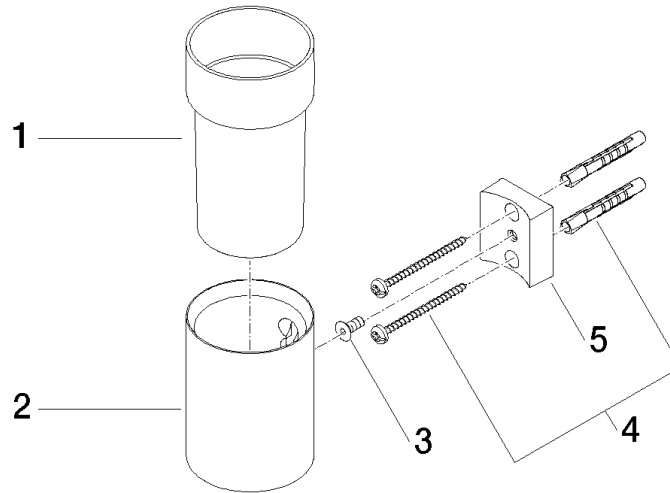

Tumbler holder wall model - Platinum

MADISON

83 400 979

- crystal glass, transparent
- width 60mm
- height 120 mm
- 110mm projection

Fits: MADISON, MEM, TARA, CL.1, LISSÉ,
VAIA, META, CYO

	Platinum	83 400 979-08
	Chrome	83 400 979-00
	Brushed Platinum	83 400 979-06
	Durabress (23kt Gold)	83 400 979-09
	Dark Chrome	83 400 979-19
	Light Gold	83 400 979-26
	Brushed Light Gold	83 400 979-27
	Brushed Durabress (23kt Gold)	83 400 979-28
	Matte Black	83 400 979-33
	Brushed Bronze	83 400 979-42
	Brushed Champagne (22kt Gold)	83 400 979-46
	Champagne (22kt Gold)	83 400 979-47
	Brushed Chrome	83 400 979-93
	Brushed Dark Platinum	83 400 979-99

83 400 979

mm [inches]

83 400 979

Parts for other finishes can be found here: [Chrome](#)

Spare parts list

No.	Item Number	Name	Quantity used	Delivery time
1	90 90 00 008 00 84	glass	1	2
2	08 17 97 569-08	holder	1	40
3	09 30 30 117 90	screw	1	2
4	05 30 31 025 00 90	fixing set	1	2
5	08 10 10 530-08	holder	1	40