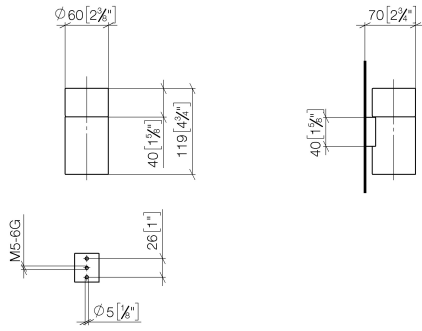

Tumbler holder wall model - Platinum

MADISON

83 400 979

- crystal glass, transparent
- width 60mm
- height 120 mm
- 110mm projection

Fits: MADISON, MEM, TARA, CL.1, LISSÉ,
VAIA, META, CYO

	Platinum	83 400 979-08
	Chrome	83 400 979-00
	Brushed Platinum	83 400 979-06
	Durabress (23kt Gold)	83 400 979-09
	Dark Chrome	83 400 979-19
	Light Gold	83 400 979-26
	Brushed Light Gold	83 400 979-27
	Brushed Durabress (23kt Gold)	83 400 979-28
	Matte Black	83 400 979-33
	Brushed Bronze	83 400 979-42
	Brushed Champagne (22kt Gold)	83 400 979-46
	Champagne (22kt Gold)	83 400 979-47
	Brushed Chrome	83 400 979-93
	Brushed Dark Platinum	83 400 979-99

83 400 979

mm [inches]

83 400 979

Parts for other finishes can be found here: [Chrome](#)

Spare parts list

No.	Item Number	Name	Quantity used	Delivery time
1	90 90 00 008 00 84	glass	1	2
2	08 17 97 569-08	holder	1	40
3	09 30 30 117 90	screw	1	2
4	05 30 31 025 00 90	fixing set	1	2
5	08 10 10 530-08	holder	1	40