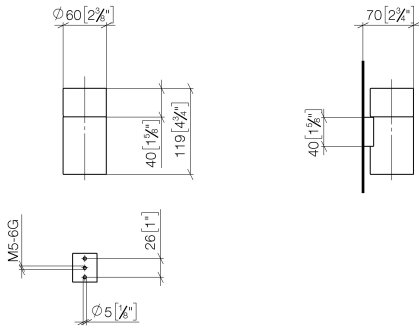

83 400 979

- crystal glass, transparent
- width 60mm
- height 120 mm
- 110mm projection

Fits: MADISON, MEM, TARA, CL.1, LISSÉ,  
VAIA, META, CYO

	Durabronz (23kt Gold)	83 400 979-09
	Chrome	83 400 979-00
	Brushed Platinum	83 400 979-06
	Platinum	83 400 979-08
	Dark Chrome	83 400 979-19
	Light Gold	83 400 979-26
	Brushed Light Gold	83 400 979-27
	Brushed Durabronz (23kt Gold)	83 400 979-28
	Matte Black	83 400 979-33
	Brushed Bronze	83 400 979-42
	Brushed Champagne (22kt Gold)	83 400 979-46
	Champagne (22kt Gold)	83 400 979-47
	Brushed Chrome	83 400 979-93
	Brushed Dark Platinum	83 400 979-99

83 400 979

mm [inches]

83 400 979

Parts for other  
finishes can be found  
here: [Chrome](#)