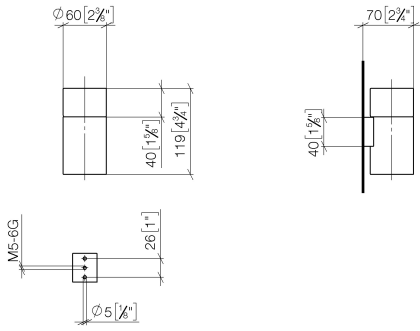

Tumbler holder wall model - Dark Chrome

MADISON

83 400 979

- crystal glass, transparent
- width 60mm
- height 120 mm
- 110mm projection

Fits: MADISON, MEM, TARA, CL.1, LISSÉ,
VAIA, META, CYO

	Dark Chrome	83 400 979-19
	Chrome	83 400 979-00
	Brushed Platinum	83 400 979-06
	Platinum	83 400 979-08
	Durabress (23kt Gold)	83 400 979-09
	Light Gold	83 400 979-26
	Brushed Light Gold	83 400 979-27
	Brushed Durabress (23kt Gold)	83 400 979-28
	Matte Black	83 400 979-33
	Brushed Bronze	83 400 979-42
	Brushed Champagne (22kt Gold)	83 400 979-46
	Champagne (22kt Gold)	83 400 979-47
	Brushed Chrome	83 400 979-93
	Brushed Dark Platinum	83 400 979-99

83 400 979

mm [inches]

83 400 979

Parts for other
finishes can be found
here: [Chrome](#)