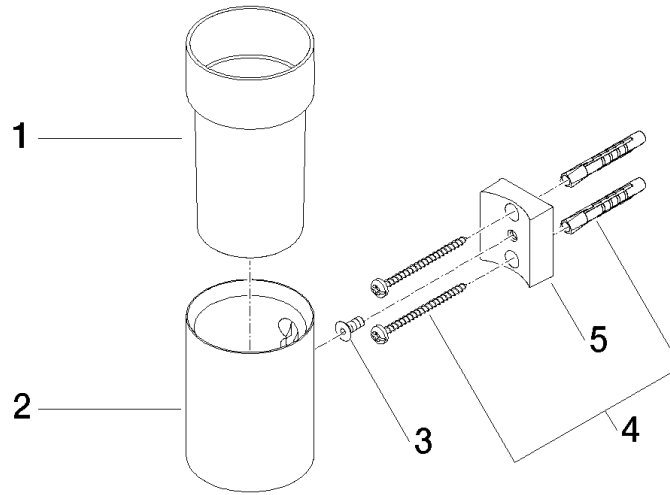

Tumbler holder wall model - Brushed Light Gold

MADISON

83 400 979

- crystal glass, transparent
- width 60mm
- height 120 mm
- 110mm projection

Fits: MADISON, MEM, TARA, CL.1, LISSÉ,  
VAIA, META, CYO

	Brushed Light Gold	83 400 979-27
	Chrome	83 400 979-00
	Brushed Platinum	83 400 979-06
	Platinum	83 400 979-08
	Durabress (23kt Gold)	83 400 979-09
	Dark Chrome	83 400 979-19
	Light Gold	83 400 979-26
	Brushed Durabress (23kt Gold)	83 400 979-28
	Matte Black	83 400 979-33
	Brushed Bronze	83 400 979-42
	Brushed Champagne (22kt Gold)	83 400 979-46
	Champagne (22kt Gold)	83 400 979-47
	Brushed Chrome	83 400 979-93
	Brushed Dark Platinum	83 400 979-99

83 400 979

mm [inches]

83 400 979

Parts for other finishes can be found here: [Chrome](#)

### Spare parts list

No.	Item Number	Name	Quantity used	Delivery time
1	90 90 00 008 00 84	glass	1	2
2	08 17 97 569-27	holder	1	60
3	09 30 30 117 90	screw	1	2
4	05 30 31 025 00 90	fixing set	1	2
5	08 10 10 530-27	holder	1	60