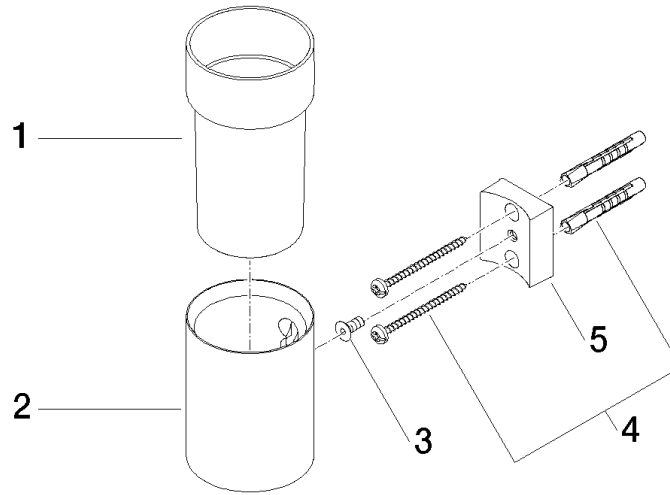

Tumbler holder wall model - Champagne (22kt Gold)

MADISON

83 400 979

- crystal glass, transparent
- width 60mm
- height 120 mm
- 110mm projection

Fits: MADISON, MEM, TARA, CL.1, LISSÉ,
VAIA, META, CYO

	Champagne (22kt Gold)	83 400 979-47
	Chrome	83 400 979-00
	Brushed Platinum	83 400 979-06
	Platinum	83 400 979-08
	Durabrass (23kt Gold)	83 400 979-09
	Dark Chrome	83 400 979-19
	Light Gold	83 400 979-26
	Brushed Light Gold	83 400 979-27
	Brushed Durabrass (23kt Gold)	83 400 979-28
	Matte Black	83 400 979-33
	Brushed Bronze	83 400 979-42
	Brushed Champagne (22kt Gold)	83 400 979-46
	Brushed Chrome	83 400 979-93
	Brushed Dark Platinum	83 400 979-99

83 400 979

mm [inches]

83 400 979

Parts for other finishes can be found here: [Chrome](#)

Spare parts list

No.	Item Number	Name	Quantity used	Delivery time
1	90 90 00 008 00 84	glass	1	2
2	08 17 97 569-47	holder	1	30
3	09 30 30 117 90	screw	1	2
4	05 30 31 025 00 90	fixing set	1	2
5	08 10 10 530-47	holder	1	30