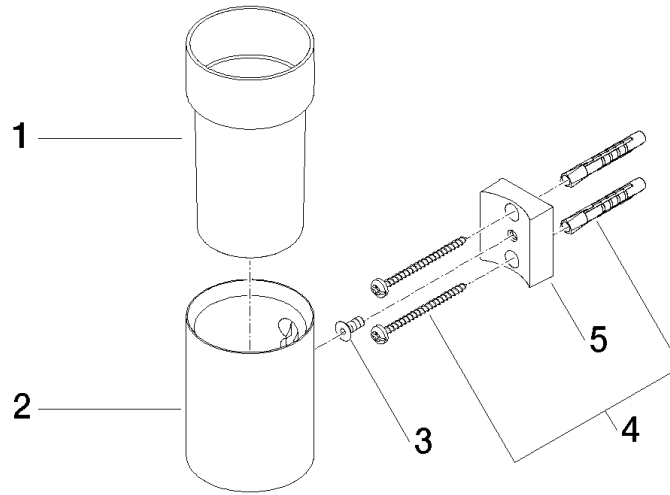

Tumbler holder wall model - Brushed Dark Platinum

MADISON

83 400 979

- crystal glass, transparent
- width 60mm
- height 120 mm
- 110mm projection

Fits: MADISON, MEM, TARA, CL.1, LISSÉ,
VAIA, META, CYO

	Brushed Dark Platinum	83 400 979-99
	Chrome	83 400 979-00
	Brushed Platinum	83 400 979-06
	Platinum	83 400 979-08
	Durabrand (23kt Gold)	83 400 979-09
	Dark Chrome	83 400 979-19
	Light Gold	83 400 979-26
	Brushed Light Gold	83 400 979-27
	Brushed Durabrand (23kt Gold)	83 400 979-28
	Matte Black	83 400 979-33
	Brushed Bronze	83 400 979-42
	Brushed Champagne (22kt Gold)	83 400 979-46
	Champagne (22kt Gold)	83 400 979-47
	Brushed Chrome	83 400 979-93

83 400 979

mm [inches]

83 400 979

Parts for other finishes can be found here: [Chrome](#)

Spare parts list

No.	Item Number	Name	Quantity used	Delivery time
1	90 90 00 008 00 84	glass	1	2
2	08 17 97 569-99	holder	1	30
3	09 30 30 117 90	screw	1	2
4	05 30 31 025 00 90	fixing set	1	2
5	08 10 10 530-99	holder	1	30