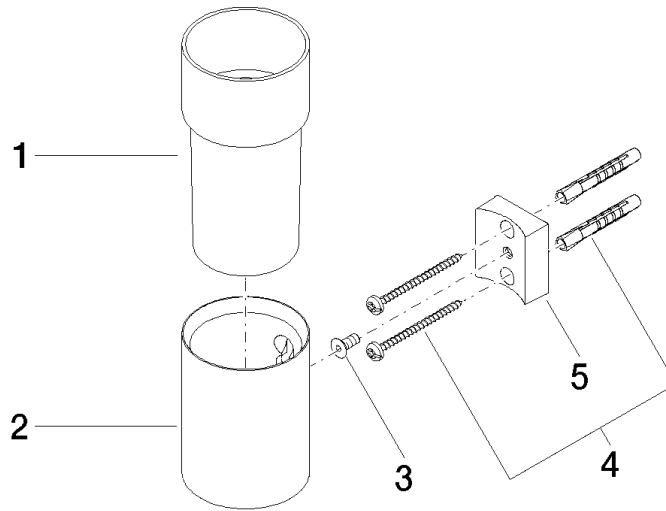

Tumbler holder wall model - Durabronz (23kt Gold)

MADISON

83 401 979

- crystal glass brush holder, matte
- width 60mm
- height 120 mm
- 110mm projection

Fits: MADISON, MEM, TARA, CL.1, LISSÉ,
VAIA, META, CYO

Recommended miscellaneous

Crystal tumbler -

08 90 00 008
82

83 401 979

mm [inches]

83 401 979

Product version from 10/1/2023

Tumbler holder wall model - Durabrass (23kt Gold)

MADISON

83 401 979

Spare parts list

Product version from 10/1/2023

No.	Item Number	Name	Quantity used	Delivery time
	08 90 00 008 82	Crystal tumbler -	5	2