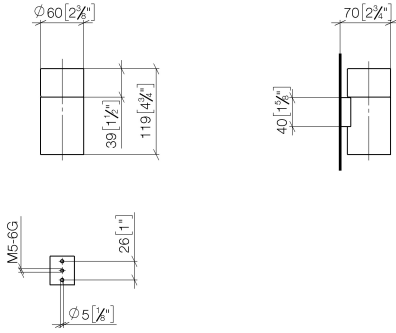

83 401 979

mm [inches]