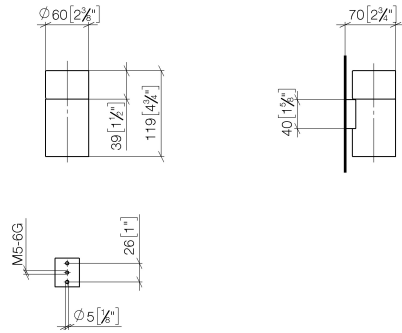

Tumbler holder wall model - Dark Chrome

83 401 979

- crystal glass brush holder, matte
- width 60mm
- height 120 mm
- 110mm projection

	Dark Chrome	83 401 979-19
	Chrome	83 401 979-00
	Brushed Platinum	83 401 979-06
	Platinum	83 401 979-08
	Durabrand (23kt Gold)	83 401 979-09
	Light Gold	83 401 979-26
	Brushed Light Gold	83 401 979-27
	Brushed Durabrand (23kt Gold)	83 401 979-28
	Matte Black	83 401 979-33
	Brushed Bronze	83 401 979-42
	Brushed Champagne (22kt Gold)	83 401 979-46
	Champagne (22kt Gold)	83 401 979-47
	Brushed Chrome	83 401 979-93
	Brushed Dark Platinum	83 401 979-99

Recommended miscellaneous

Crystal tumbler -

08 90 00 008
82

Tumbler holder wall model - Dark Chrome

83 401 979

mm [inches]

Tumbler holder wall model - Dark Chrome

83 401 979