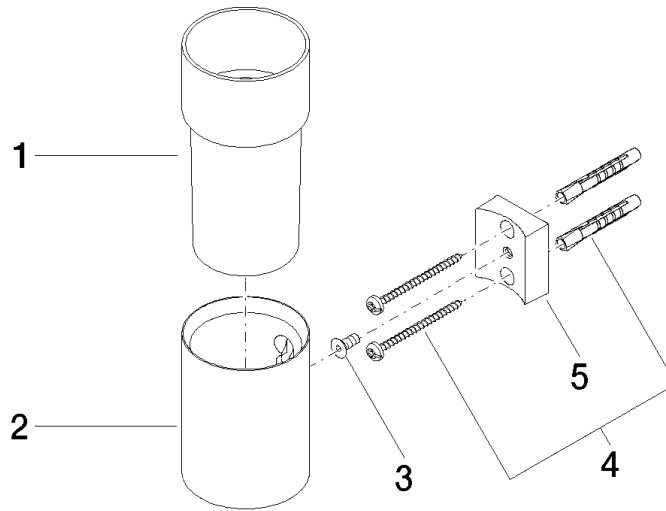

Tumbler holder wall model - Brushed Light Gold

MADISON

83 401 979

- crystal glass brush holder, matte
- width 60mm
- height 120 mm
- 110mm projection

Fits: MADISON, MEM, TARA, CL.1, LISSÉ,
VAIA, META, CYO

83 401 979

mm [inches]

83 401 979

Product version from 10/1/2023

Parts for other finishes can be found here: [Chrome](#)

Tumbler holder wall model - Brushed Light Gold

MADISON

83 401 979

Spare parts list

Product version from 10/1/2023

No.	Item Number	Name	Quantity used	Delivery time
	08 90 00 008 82	Crystal tumbler -	5	2