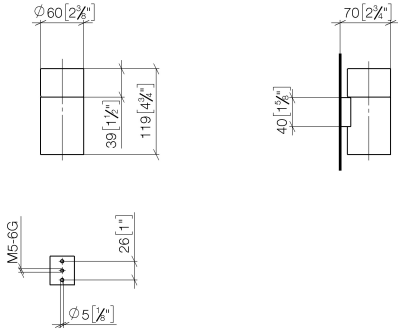

Tumbler holder wall model - Brushed Light Gold

MADISON

83 401 979

- crystal glass brush holder, matte
- width 60mm
- height 120 mm
- 110mm projection

Fits: MADISON, MEM, TARA, CL.1, LISSÉ,
VAIA, META, CYO

83 401 979

mm [inches]

83 401 979

Product version from 10/1/2023

Parts for other finishes can be found here: [Chrome](#)

Tumbler holder wall model - Brushed Light Gold

MADISON

83 401 979

Spare parts list

Product version from 10/1/2023

No.	Item Number	Name	Quantity used	Delivery time
	08 90 00 008 82	Crystal tumbler -	5	2