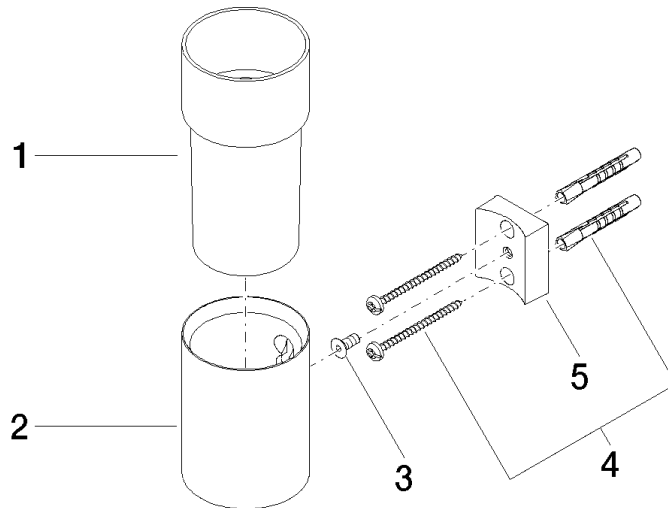

Tumbler holder wall model - Brushed Durabronze (23kt Gold)

MADISON

83 401 979

- crystal glass brush holder, matte
- width 60mm
- height 120 mm
- 110mm projection

Fits: MADISON, MEM, TARA, CL.1, LISSÉ,
VAIA, META, CYO

Recommended miscellaneous

Crystal tumbler -

08 90 00 008
82

83 401 979

mm [inches]

83 401 979

Product version from 10/1/2023

Tumbler holder wall model - Brushed Durabrass (23kt Gold)

MADISON

83 401 979

Spare parts list

Product version from 10/1/2023

No.	Item Number	Name	Quantity used	Delivery time
	08 90 00 008 82	Crystal tumbler -	5	2