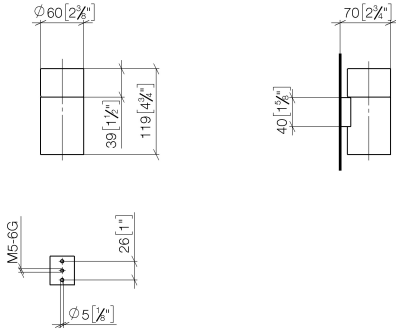

Recommended miscellaneous

Crystal tumbler -

08 90 00 008
82

83 401 979

mm [inches]

83 401 979

Product version from 10/1/2023

Tumbler holder wall model - Brushed Durabrass (23kt Gold)

MADISON

83 401 979

Spare parts list

Product version from 10/1/2023

No.	Item Number	Name	Quantity used	Delivery time
	08 90 00 008 82	Crystal tumbler -	5	2